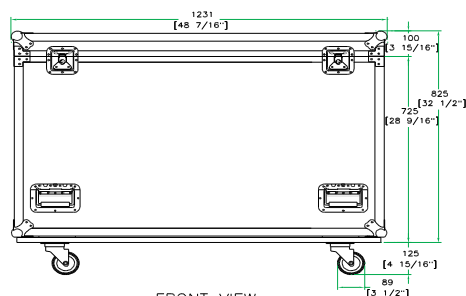

RR15SOURCE4C

Lights, Sound, Action! Designed to protect and transport 15 ETC Source 750 lights, the RR15SOURCE4C makes sure that the show will go on. Our unique design securely holds your each 750 in place and provides the ultimate protection during transport. And to make transporting a breeze we included a rugged caster kit for easy mobility and unique dishes on the cover so multiple cases can be stacked on top of one another. Let there be light!

Rugged Road Ready Features

- * Beefy, Stackable Ball Corners
- * Double Anchor Industrial Rivets
- * Recessed, Industrial Grade Latches
- * Recessed, Spring Loaded Handles
- * Premium 3/8" Vinyl Laminated Plywood
- * Tongue and Groove Locking Fit
- * Rugged Caster Kit
- * Stackable Dishes in Cover
- * ATA 300 Rating
- * Road Ready Limited Lifetime Warranty

ROAD PACK FOR 15PCS ETC SOURCE FOUR 750 LIGHTS WITH CASTER

TOP VIEW

FRONT VIEW
BACK VIEW

LEFT VIEW
RIGHT VIEW

A-A VIEW

TOP VIEW OF COVER

B-B VIEW

C-C VIEW

TOP VIEW OF BASE

D-D VIEW