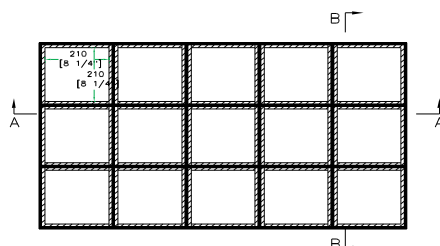

ROAD PACK FOR 15PCS ETC SOURCE FOUR 750 LIGHTS WITH CASTER

TOP VIEW

FRONT VIEW
BACK VIEW

LEFT VIEW
RIGHT VIEW

A-A VIEW

TOP VIEW OF COVER

B-B VIEW

C-C VIEW

TOP VIEW OF BASE

D-D VIEW