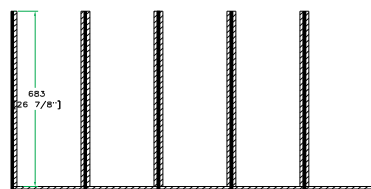

ROAD PACK FOR 15PCS ETC SOURCE FOUR 750 LIGHTS WITH CASTER

TOP VIEW

FRONT VIEW
BACK VIEW

LEFT VIEW
RIGHT VIEW

A-A VIEW

TOP VIEW OF COVER

B-B VIEW

C-C VIEW

TOP VIEW OF BASE

D-D VIEW