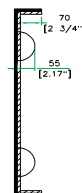

ROAD PACK FOR 15PCS ETC SOURCE FOUR 750 LIGHTS WITH CASTER

TOP VIEW

FRONT VIEW
BACK VIEW

LEFT VIEW
RIGHT VIEW

A-A VIEW

TOP VIEW OF COVER

B-B VIEW

C-C VIEW

TOP VIEW OF BASE

D-D VIEW