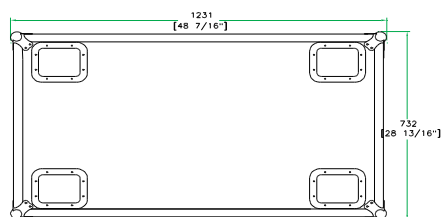

RR15SOURCE4C

Lights, Sound, Action! Designed to protect and transport 15 ETC Source 750 lights, the RR15SOURCE4C makes sure that the show will go on. Our unique design securely holds your each 750 in place and provides the ultimate protection during transport. And to make transporting a breeze we included a rugged caster kit for easy mobility and unique dishes on the cover so multiple cases can be stacked on top of one another. Let there be light!

ROAD PACK FOR 15PCS ETC SOURCE FOUR 750 LIGHTS WITH CASTER

TOP VIEW

FRONT VIEW
BACK VIEW

LEFT VIEW
RIGHT VIEW

A-A VIEW

TOP VIEW OF COVER

B-B VIEW

C-C VIEW

TOP VIEW OF BASE

D-D VIEW