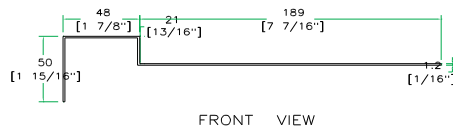

ADJUSTABLE BATTLE BRIDGE FOR 12" DJ MIXERS

www.roadreadycases.com

Road Ready Cases 18120 S. Broadway St. Unit B Gardena, Ca. 90248- 3536
ph: 310 767 1772 fax: 310 767 1798