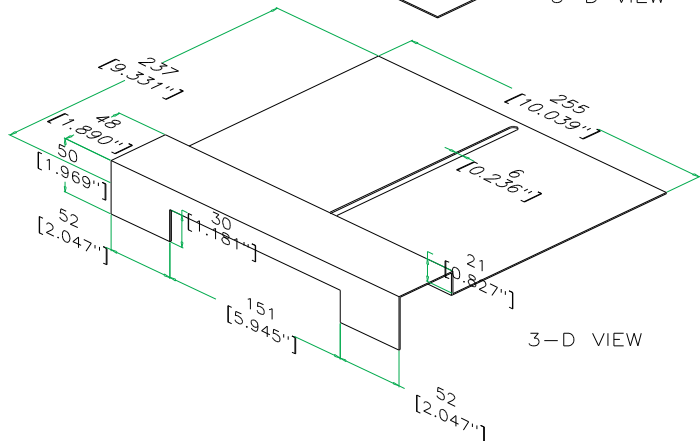

ADJUSTABLE BATTLE BRIDGE FOR 12" DJ MIXERS

www.roadreadycases.com

Road Ready Cases 18120 S. Broadway St. Unit B Gardena, Ca. 90248- 3536
ph: 310 767 1772 fax: 310 767 1798