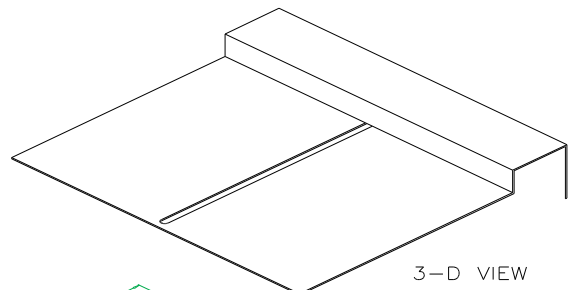

ADJUSTABLE BATTLE BRIDGE FOR 12" DJ MIXERS

www.roadreadycases.com

Road Ready Cases 18120 S. Broadway St. Unit B Gardena, Ca. 90248- 3536
ph: 310 767 1772 fax: 310 767 1798