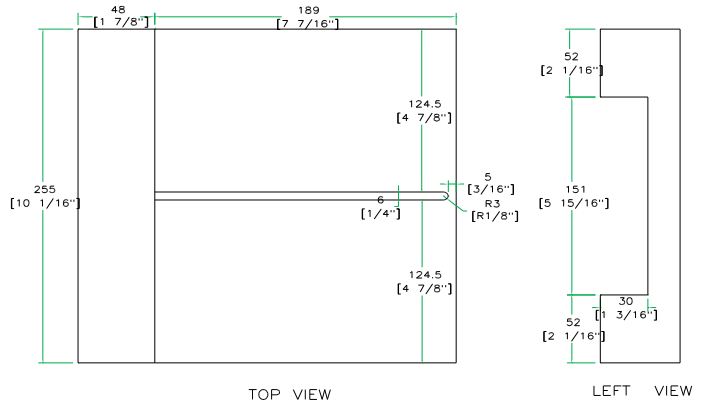

ADJUSTABLE BATTLE BRIDGE FOR 12" DJ MIXERS

www.roadreadycases.com

Road Ready Cases 18120 S. Broadway St. Unit B Gardena, Ca. 90248- 3536
ph: 310 767 1772 fax: 310 767 1798