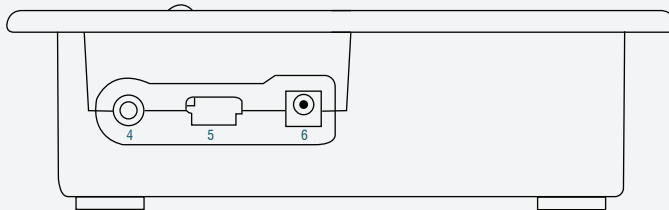

Humidity

- 20% to 85%, no condensing

1. Microphone Charging Port
2. Power On LED
3. Link Button
4. Analog Audio Connector
5. Digital USB Connector
6. Power Connector