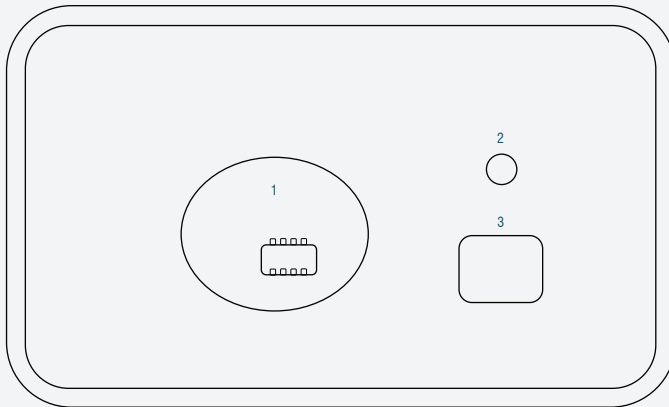

Humidity

- 20% to 85%, no condensing

1. Microphone Charging Port
2. Power On LED
3. Link Button
4. Analog Audio Connector
5. Digital USB Connector
6. Power Connector