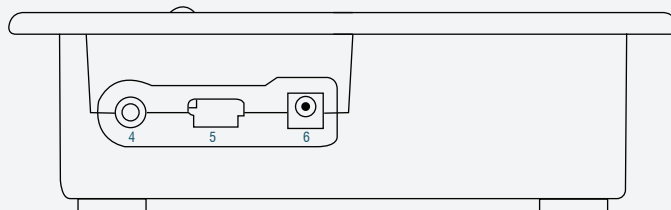

Humidity

- 20% to 85%, no condensing

1. Microphone Charging Port
2. Power On LED
3. Link Button
4. Analog Audio Connector
5. Digital USB Connector
6. Power Connector