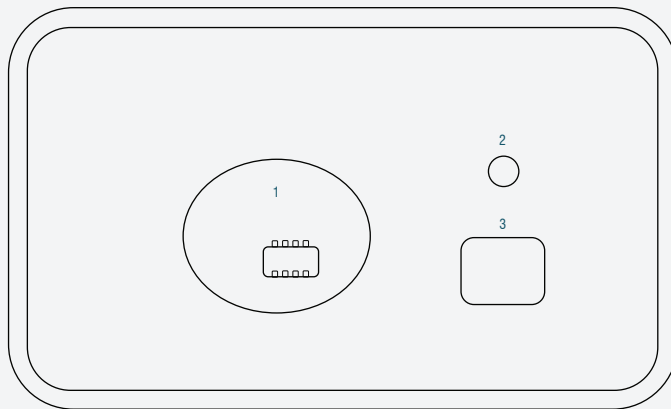

Humidity

- 20% to 85%, no condensing

1. Microphone Charging Port
2. Power On LED
3. Link Button
4. Analog Audio Connector
5. Digital USB Connector
6. Power Connector