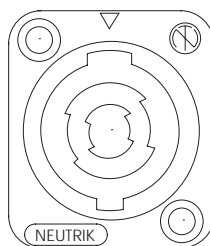

## Cable Connector

1/4" Phone Plug  
(Unbalanced)

XLR Male  
Microphone Connector  
(Balanced)

XLR Female  
Microphone Connector  
(Balanced)

Dual Banana Plug

RCA Plug (Phono Plug)

Stereo 1/4" Phone Plug  
(or T/R/S Plug - Tip, Ring, Sleeve  
or Unbalanced Quarter)

## Mating Panel Connector

1/4" Panel Jack

XLR Female Panel Connector

XLR Male Panel Connector

Universal Dual Binding Plug

RCA Panel Jack (Phono Jack)

Stereo 1/4" Jack

Speakon Panel Jack

Spade Lug

Terminal Strip