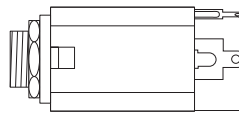

## Mating Panel Connector

1/4" Panel Jack

XLR Female Panel Connector

XLR Male Panel Connector

Universal Dual Binding Plug

RCA Panel Jack (Phono Jack)

Stereo 1/4" Jack

Speakon Panel Jack