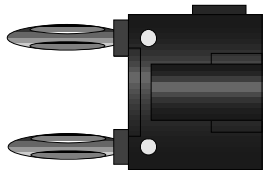

## Cable Connector

1/4" Phone Plug  
(Unbalanced)

XLR Male  
Microphone Connector  
(Balanced)

XLR Female  
Microphone Connector  
(Balanced)

Dual Banana Plug

RCA Plug (Phono Plug)

Stereo 1/4" Phone Plug  
(or T/R/S Plug - Tip, Ring, Sleeve  
or Unbalanced Quarter)

Neutrik Speakon Connector

## Mating Panel Connector

1/4" Panel Jack

XLR Female Panel Connector

XLR Male Panel Connector

Universal Dual Binding Plug

RCA Panel Jack (Phono Jack)

Stereo 1/4" Jack

Speakon Panel Jack