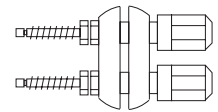

Terminal Strip

Guitar and Bass Connectors

- 1/4" Phone Plug

Microphone Connectors

- XLR Female
- XLR Male
- 1/4" Stereo
- 1/8" Stereo

Patch Connectors

- All

Speaker Connectors

- 1/4" Phone Plug
- Dual Banana
- Speakon
- Spade Lugs