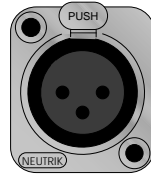

## Cable Connector

1/4" Phone Plug  
(Unbalanced)

XLR Male  
Microphone Connector  
(Balanced)

XLR Female  
Microphone Connector  
(Balanced)

Dual Banana Plug

RCA Plug (Phono Plug)

Stereo 1/4" Phone Plug  
(or T/R/S Plug - Tip, Ring, Sleeve  
or Unbalanced Quarter)

Neutrik Speakon Connector

## Mating Panel Connector

1/4" Panel Jack

XLR Female Panel Connector

XLR Male Panel Connector

Universal Dual Binding Plug

RCA Panel Jack (Phono Jack)

Stereo 1/4" Jack

Speakon Panel Jack