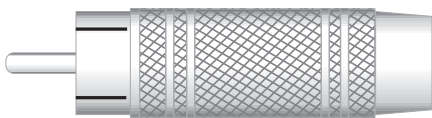

## Cable Connector

1/4" Phone Plug  
(Unbalanced)

XLR Male  
Microphone Connector  
(Balanced)

XLR Female  
Microphone Connector  
(Balanced)

Dual Banana Plug

RCA Plug (Phono Plug)

Stereo 1/4" Phone Plug  
(or T/R/S Plug - Tip, Ring, Sleeve  
or Unbalanced Quarter)

Neutrik Speakon Connector

## Mating Panel Connector

1/4" Panel Jack

XLR Female Panel Connector

XLR Male Panel Connector

Universal Dual Binding Plug

RCA Panel Jack (Phono Jack)

Stereo 1/4" Jack

Speakon Panel Jack