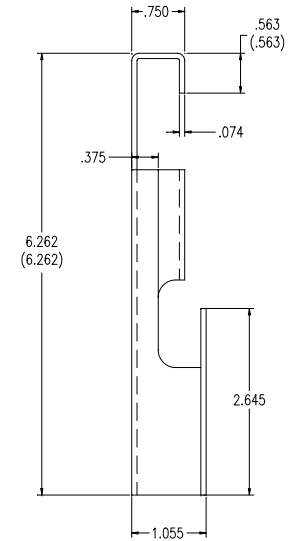

PROJECTORS: HITACHI : CP-S310W

DRAWING: SPEC  
 MT= 16 (GA) CRS.  
 FINISH=BLACK POWDERCOAT

THIS DOCUMENT CONTAINS PROPRIETARY INFORMATION, AND SUCH INFORMATION MAY NOT BE DISCLOSED TO OTHERS FOR ANY PURPOSE, NOR USED FOR MANUFACTURING PURPOSES WITHOUT WRITTEN PERMISSION FROM Progressive Marketing Products Inc.

**PREMIER**  
 Mounts With Muscle  
 2980-A Enterprise Street  
 Eureka, Ca 92821  
 Ph 800-368-9700 fax 800-832-4888  
 Ph 714-528-2072 fax 714-528-2062

Model	PBL-310
Series	GYROLOCK
CM	HITACHI