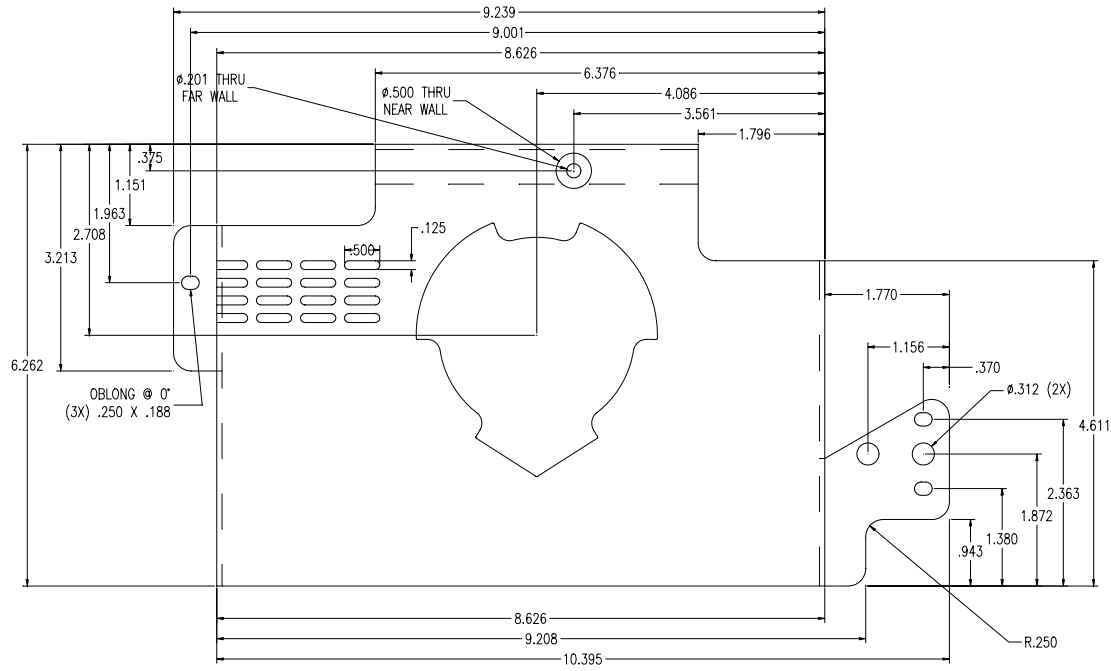

PROJECTORS: HITACHI : CP-S310W

DRAWING: SPEC  
 MT= 16 (GA) CRS.  
 FINISH=BLACK POWDERCOAT

THIS DOCUMENT CONTAINS PROPRIETARY INFORMATION, AND SUCH INFORMATION MAY NOT BE DISCLOSED TO OTHERS FOR ANY PURPOSE, NOR USED FOR MANUFACTURING PURPOSES WITHOUT WRITTEN PERMISSION FROM Progressive Marketing Products Inc.

**PREMIER**  
 Mounts With Muscle  
 2980-A Enterprise Street  
 Eureka, Ca 92821  
 Ph 800-368-9700 fax 800-832-4888  
 Ph 714-528-2072 fax 714-528-2062

Model	PBL-310
Series	GYROLOCK
CM	HITACHI