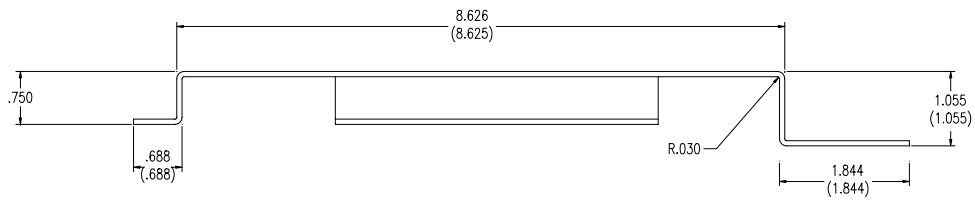

PROJECTORS: HITACHI : CP-S310W

DRAWING: SPEC  
 MT= 16 (GA) CRS.  
 FINISH=BLACK POWDERCOAT

THIS DOCUMENT CONTAINS PROPRIETARY INFORMATION, AND SUCH INFORMATION MAY NOT BE DISCLOSED TO OTHERS FOR ANY PURPOSE, NOR USED FOR MANUFACTURING PURPOSES WITHOUT WRITTEN PERMISSION FROM Progressive Marketing Products Inc.

**PREMIER**  
 Mounts With Muscle  
 2980-A Enterprise Street  
 Eureka, Ca 92821  
 Ph 800-368-9700 fax 800-832-4888  
 Ph 714-528-2072 fax 714-528-2062

Model	PBL-310
Series	GYROLOCK
CM	HITACHI