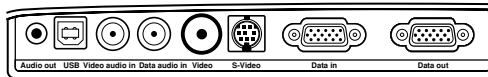

Input/Output Panel

Let's make things better.

PHILIPS