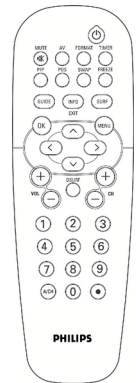

### **MORE HDTV Imagery**

- Integrated HDTV tuner decodes ATSC and QAM signals
- HD Optics improve the resolution and quality
- APAC compensates for premature aging from stationary images
- 3D combfilter separates colors for a razor-sharp image

### **Technology Made Simple**

- HDMI out for digital high-definition video and digital audio
- I tuner Picture-in-Picture to access two sources at once
- Digital Surf gives one-touch navigation to digital channels
- IntelliTune™ constantly seeks active digital channels

### Picture/Display

- **Size (inch):** 51 in
- **Aspect ratio:** 16:9
- **Display technology:** CRT, 7" liquid cooled, Projection TV
- **Picture enhancement:** 3:2 pull-down, Motion adaptive de-interlacing, 2D/3D noise reduction, APAC, Color Transient Improvement, Directional interpolation, Luminance Transient Improver, Frame rate conversion
- **Screen enhancements:** High Contrast, Anti ageing circuit
- **Viewing angle (h / v):** 160 / 30 degree

### Sound

- **Sound Enhancement:** Auto Volume Leveller, Treble and Bass Control, Balance
- **Sound System:** Dolby Digital, Virtual Dolby Surround, Incredible Surround, Stereo
- **Output power (RMS):** 20W RMS (50Hz-10kHz at 5% THD)
- **Speaker diameter:** 4" x 6"
- **Type:** 2 Full Range Oval