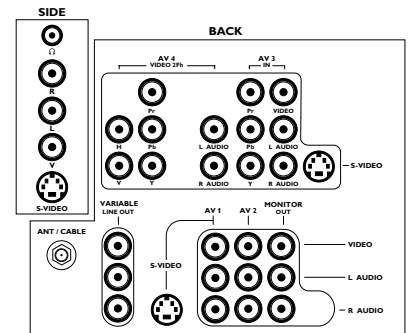

Supporting Features

- Digital Color Transient Improvement (CTI)
- Viewing modes: 4:3, Movie Expand 14:9 & 16:9 (with scroll), Subtitle zoom (with scroll), WideScreen, Auto format including AutoScreen™ fit: automatic perfect fit by adaptive zoom in both directions
- Channel Memory
- Low power standby
- 60W RMS music output
- 3 midrange speakers, 2 dome tweeters, one bass reflex subwoofer
- Independent headphone volume control