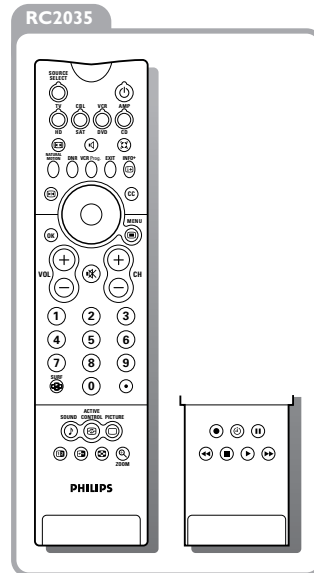

Let's make things better.

PHILIPS