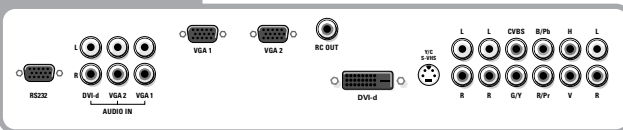

### Connections

- Front
  - S-Video in (Y/C)
  - video CVBS (cinch)
  - audio L/R-in (cinch)
  - with automatic mono switching
  - headphone jack 3.5mm
- Rear
  - AV 1 : - Video CVBS, audio L-R
  - S-Video (Y/C)
  - AV 2 : - Video CVBS, audio L-R
  - AV 3 : - Video CVBS, audio L-R
  - S-Video (Y/C)

### Receiver connectors

### Monitor connectors

- AV 4 : - Component video in YPbPr, audio L-R (+CVBS)
- AV 5 : - Component video in YPbPr (2Fh for DVD), audio L-R
  - R/G/B/H/V (cinch) + audio L-R
- Record out:
  - Video CVBS out, audio L-R out
- Sound out:
  - 2 audio out L-R, Constant/Variable level
  - 1 surround sound out, Variable level
- VGA in : 15pin sub-D, audio L-R
- Monitor/VGA out : 15pin sub-D, audio L-R
- Antenna input : 75Ohm F-pin