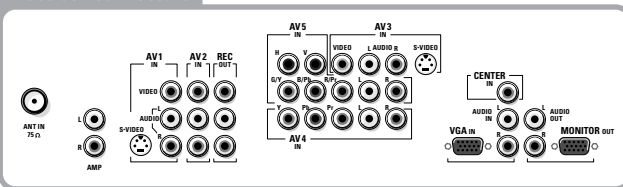

Receiver connectors