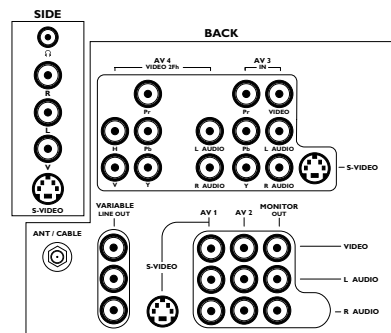

Supporting Features

- Digital Color Transient Improvement (CTI)
- Viewing modes: 4:3, Movie Expand 14:9 & 16:9 (with scroll), Subtitle zoom (with scroll), WideScreen, Auto format including AutoScreen™ fit: automatic perfect fit by adaptive zoom in both directions
- Channel Memory
- Low power standby
- 60W RMS music output
- 3 midrange speakers, 2 dome tweeters, one bass reflex subwoofer
- Independent headphone volume control