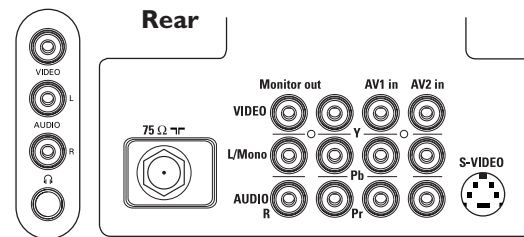

Gold-plated Stereo A/V jacks with Component and S-Video

High-resolution inputs for DVD, VCR, Satellite and Video games through Component and S-Video connection. Audio jacks including outputs make adding a surround sound receiver easy!

Side