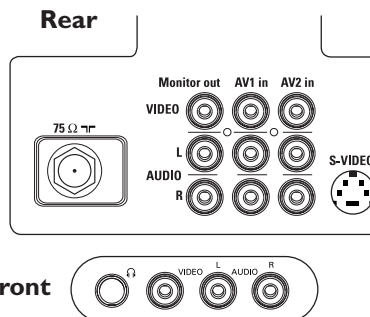

Audio/Video Jack Panel

Gold-Plated Rear Stereo A/V Jack Panel wit S-Video Input

High resolution inputs for DVD, VCR, Satellite and Video games through the S-Video connection. Gold-plated jacks including audio outputs make adding a surround sound receiver easy!