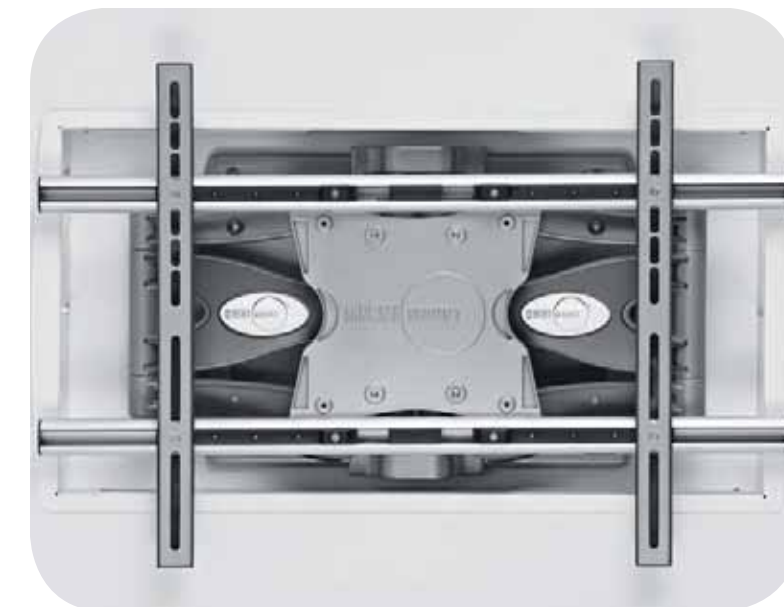

ShadowBox™ Series

ShadowBoxes mount neatly in the wall, offering little to no profile when mounting flat panels

- **SB1 fits medium to large flat panels – works with the 37HDARM, 4N1-M and 37ARM**
- **SB2 fits large to xlarge flat panels – works with the 54HDARM, 54HDARMUA and 63HDARMUA**
- **Features slots for two single-gang j-boxes, to bring power and signal in separately**
- **Additional slot to accomodate Panamax and Furman surge protection and power conditioning solutions (sold separately)**
- **Powder coated in a white primer so you can match any color house paint**

SB1 (shown with 4N1-M)

SB2 (shown with 63HDARMUA)