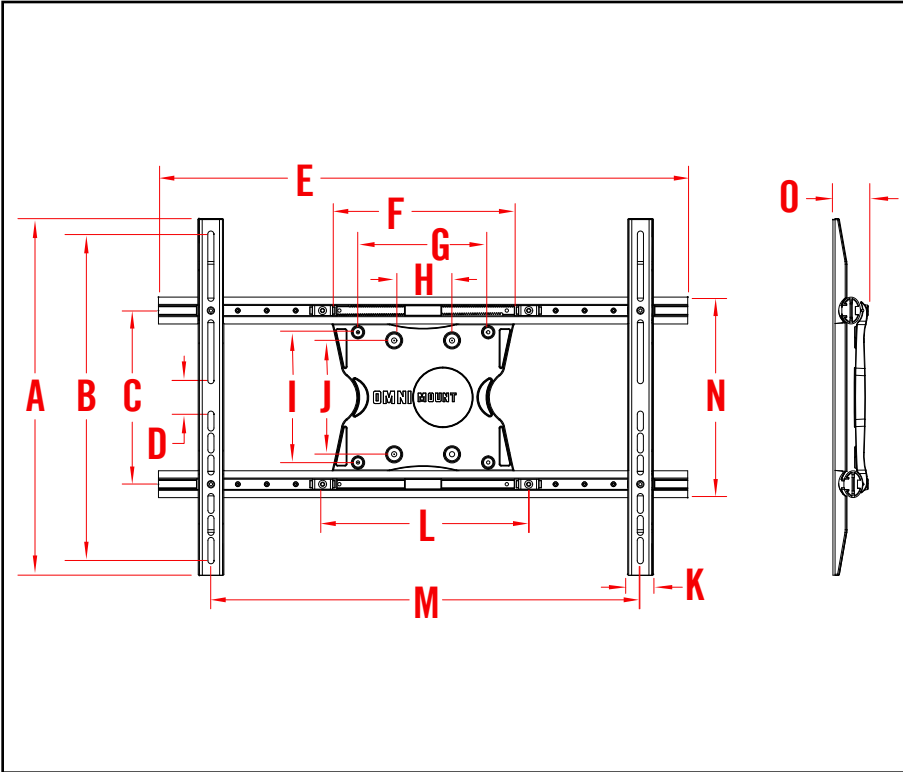

### 63 (LG/XL) UNIVERSAL CENTERING ADAPTER

#### TECHNICAL SPECIFICATIONS

|   |              |                 |
|---|--------------|-----------------|
| A | 21.50"       | 546.10mm        |
| B | 20.00"       | 508.00mm        |
| C | 10.50"       | 266.70mm        |
| D | 1.75"        | 44.45mm         |
| E | 32.00"       | 812.80mm        |
| F | 11.00"       | 279.40mm        |
| G | 7.88"        | 200.00mm        |
| H | 3.50"        | 88.90mm         |
| I | 7.88"        | 200.00mm        |
| J | 6.88"        | 174.75mm        |
| K | 1.40"        | 35.56mm         |
| L | 4.00-20.00"  | 101.60-508.00mm |
| M | 18.33-33.50" | 464.80-850.90mm |
| N | 12.13"       | 308.10mm        |
| O | 2.00"        | 50.80mm         |

Self-centering, universal adapter plate

- Fits large to extra-large displays
- Available in Silver and Black