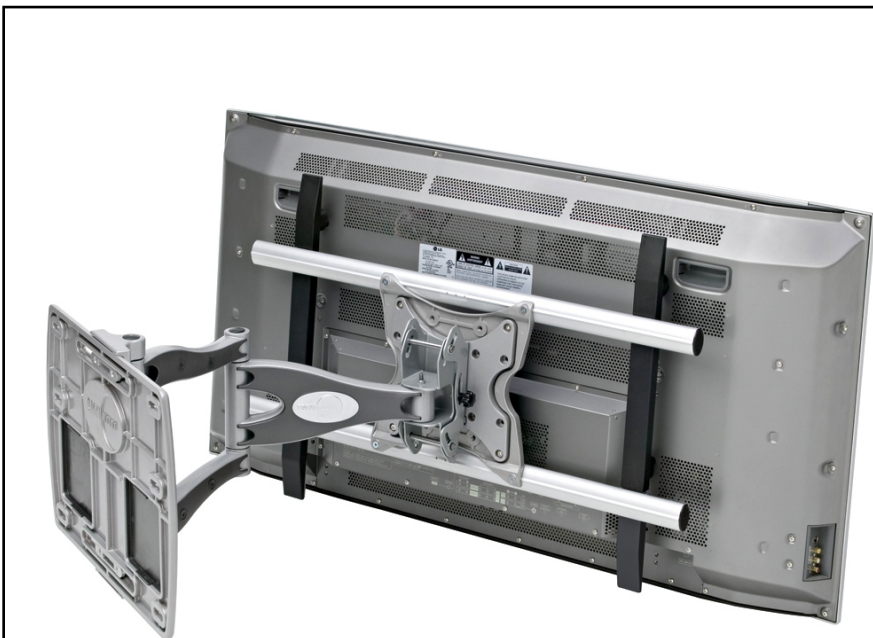

## 54 HD ARTICULATED RETRACTABLE MOUNT UNIVERSAL ADAPTER

### TECHNICAL SPECIFICATIONS

A	14.40"	365.76mm
B	14.50"	368.30mm
C	20.50"	520.70mm
D	19.20"	487.68mm
E	26.50"	673.10mm
F	6.80"	172.72mm

**Complete assembly of 54HDARM with 48UCA-A Universal adapter plate**

- Includes complete wall and panel mounting hardware kit
- VESA compliant: 100 to 200x200
- Available in Silver and Black
- 150 lb. (68 kg) max weight capacity

*For more details see specific models*