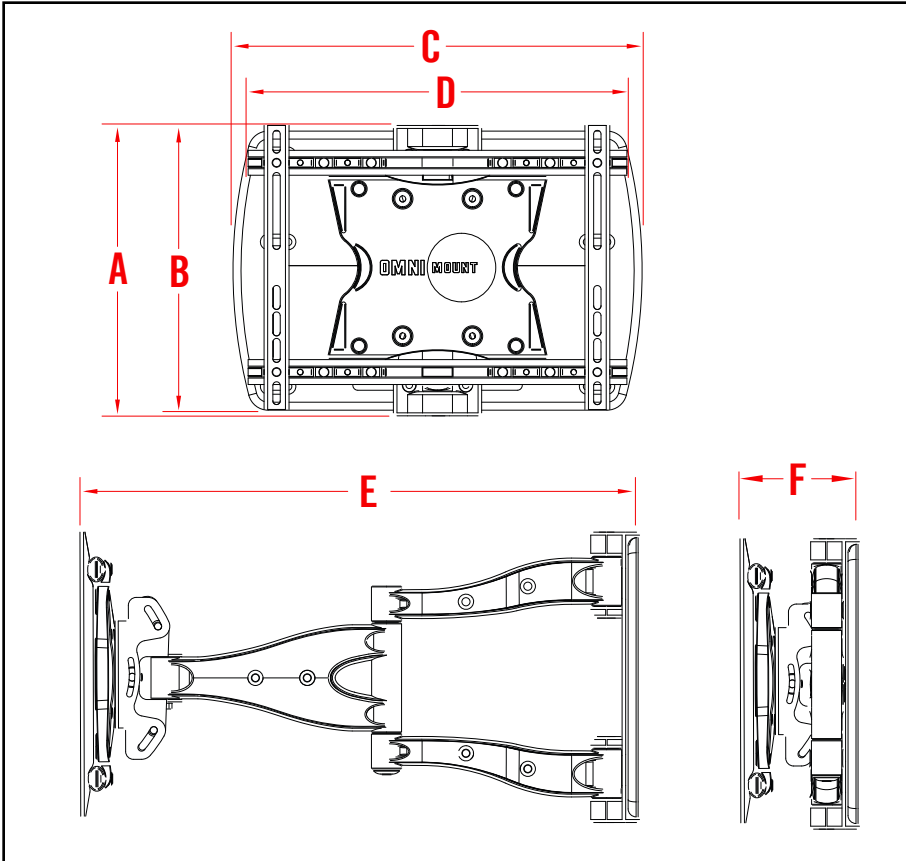

## 54 HD ARTICULATED RETRACTABLE MOUNT UNIVERSAL ADAPTER

### TECHNICAL SPECIFICATIONS

A	14.40"	365.76mm
B	14.50"	368.30mm
C	20.50"	520.70mm
D	19.20"	487.68mm
E	26.50"	673.10mm
F	6.80"	172.72mm

**Complete assembly of 54HDARM with 48UCA-A Universal adapter plate**

- Includes complete wall and panel mounting hardware kit
- VESA compliant: 100 to 200x200
- Available in Silver and Black
- 150 lb. (68 kg) max weight capacity

*For more details see specific models*