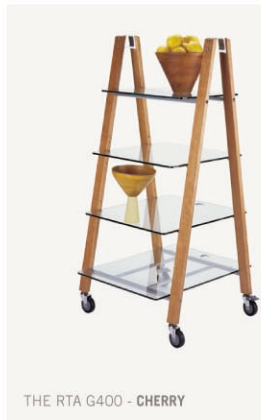

**OMNI MOUNT**

THE RTA G436  
CHERRY

HOME ENTERTAINMENT FURNITURE  
**THE RTA G400 & G436**  
MULTI-TEXTURED AUDIO/VIDEO DISPLAY SOLUTIONS

THE RTA G400 - CHERRY

With a combination of wood, glass, aluminum and steel the G400 and G436 blend easily into any setting. Polished edge, tempered glass shelving with wire management ports and designer casters accent the real wood legs and the extruded aluminum span for an eye-catching look. The G400 and G436 are offered in black, cherry or maple finish and are easy to assemble. The middle shelves are adjustable in height and the casters may be removed for a more permanent placement.

### THE RTA G400 Audio Rack H 51" x W 20" x D 26"

- Wood, aluminum and steel frames
- Easy to assemble
- Middle shelves are height adjustable
- Real wood legs
- Offered in black, cherry or maple
- Polished edge, tempered glass shelving