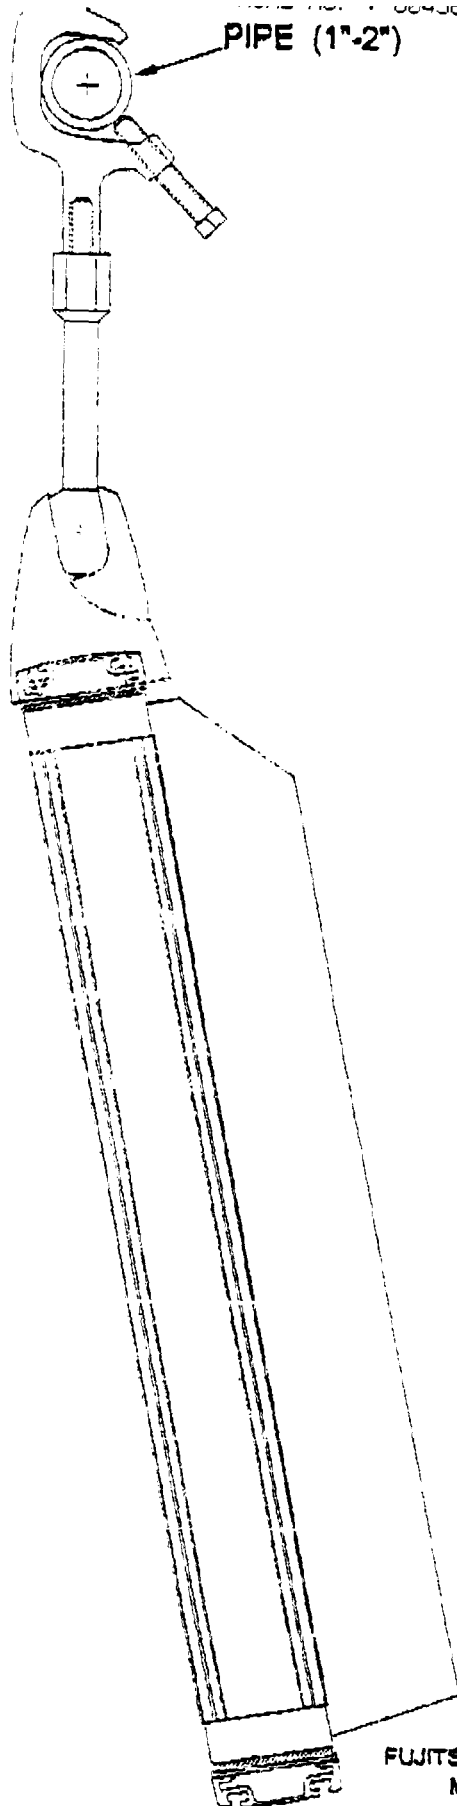

42" WIDE  
FUJITSU PLASMA DISPLAY MONITOR  
MODEL NO. PD84201U-H  
FILE NAME:  
C:\FUJITSU PLASMA DISPLAY MONITOR WALL SUSP

"C" CLAMP

PIPE (1"-2")

42" WIDE  
FUJITSU PLASMA DISPLAY MONITOR  
MODEL NO PDS4201U-H  
FILE NAME:  
C:\FUJITSU PLASMA DISPLAY MONITOR C-CLAMP