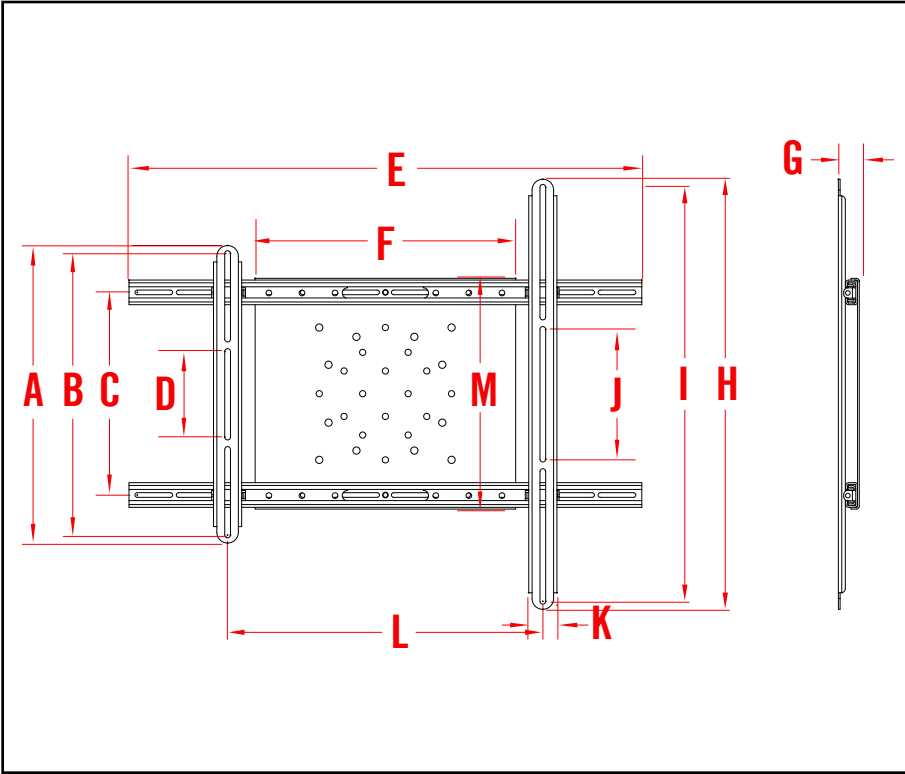

## 48 (MED/LG) UNIVERSAL ADJUSTABLE ADAPTER

| TECHNICAL SPECIFICATIONS |             |                |
|--------------------------|-------------|----------------|
| A                        | 18.00"      | 457.20mm       |
| B                        | 17.12"      | 434.85mm       |
| C                        | 12.38"      | 314.33mm       |
| D                        | 5.25"       | 133.35mm       |
| E                        | 31.00"      | 787.40mm       |
| F                        | 15.75"      | 400.05mm       |
| G                        | 1.30"       | 33.02mm        |
| H                        | 26.00"      | 660.40mm       |
| I                        | 25.13"      | 638.18mm       |
| J                        | 7.80"       | 198.12mm       |
| K                        | 1.71"       | 43.43mm        |
| L                        | 2.50-38.00" | 63.50-965.90mm |
| M                        | 14.13"      | 385.90mm       |
|                          |             |                |
|                          |             |                |
|                          |             |                |
|                          |             |                |

**Adjustable universal adapter plate**

- Fits medium to large displays
- Available in Silver and Black