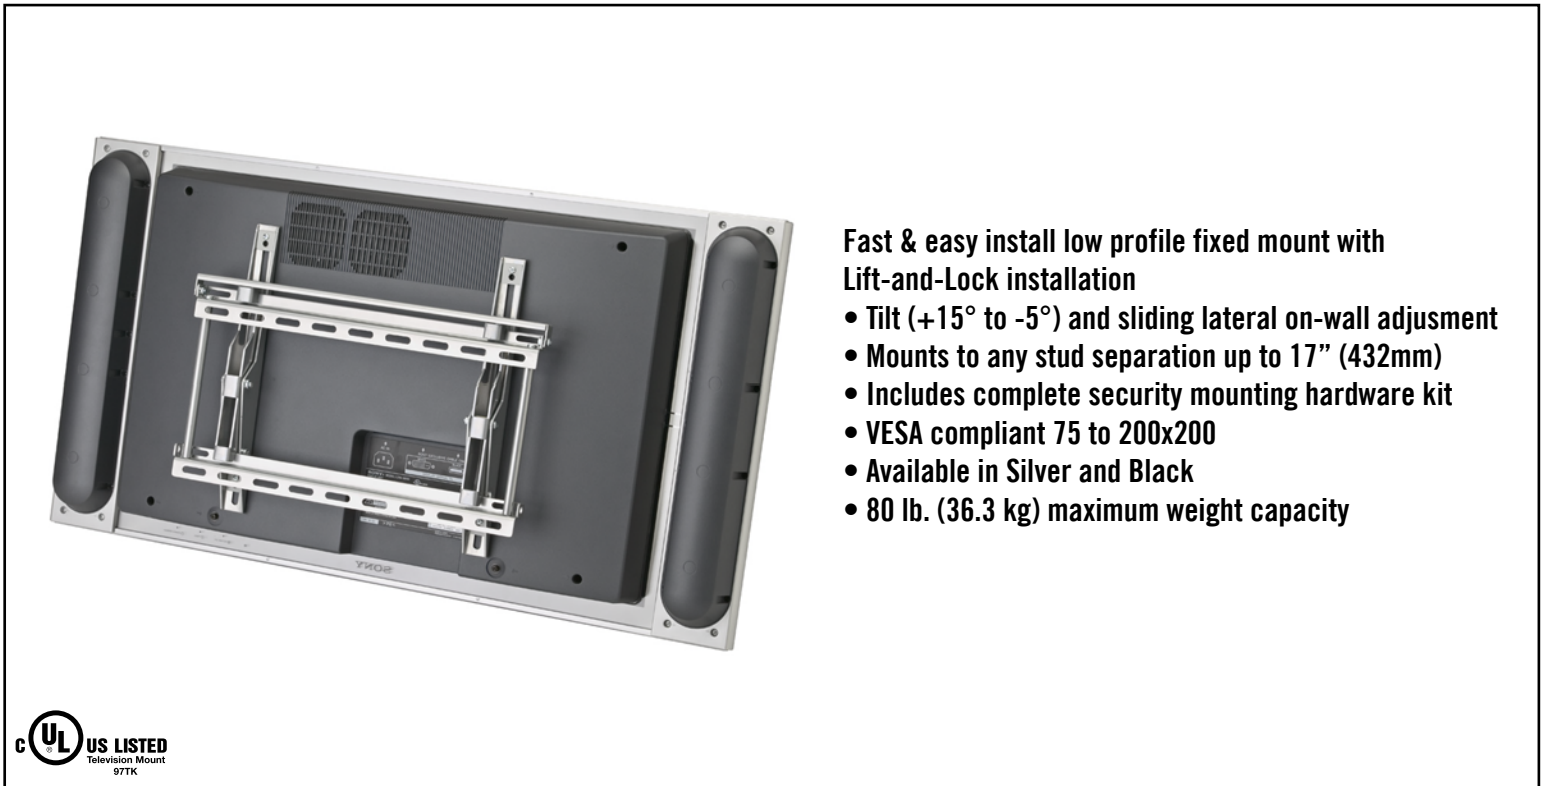

TECHNICAL SPECIFICATIONS		
A	10.25"	260.35mm
B	8.00"	203.20mm
C	6.25"	158.75mm
D	19.25"	488.95mm
E	16.85"	427.99mm
F	17.00"	431.80mm
G	1.06"	26.92mm
H	2.50"	63.50mm
I	13.50"	342.90mm
J	14.50"	368.30mm
K	1.28"	32.51mm
L	1.65-15.50"	41.90-393.70mm
M	1.93"	49.02mm
N	5.28"	134.11mm
O	1.50"	38.10mm
P	1.36"	34.54mm
Q	1.06"	26.92mm

Fast & easy install low profile fixed mount with Lift-and-Lock installation

- Tilt (+15° to -5°) and sliding lateral on-wall adjustment
- Mounts to any stud separation up to 17" (432mm)
- Includes complete security mounting hardware kit
- VESA compliant 75 to 200x200
- Available in Silver and Black
- 80 lb. (36.3 kg) maximum weight capacity