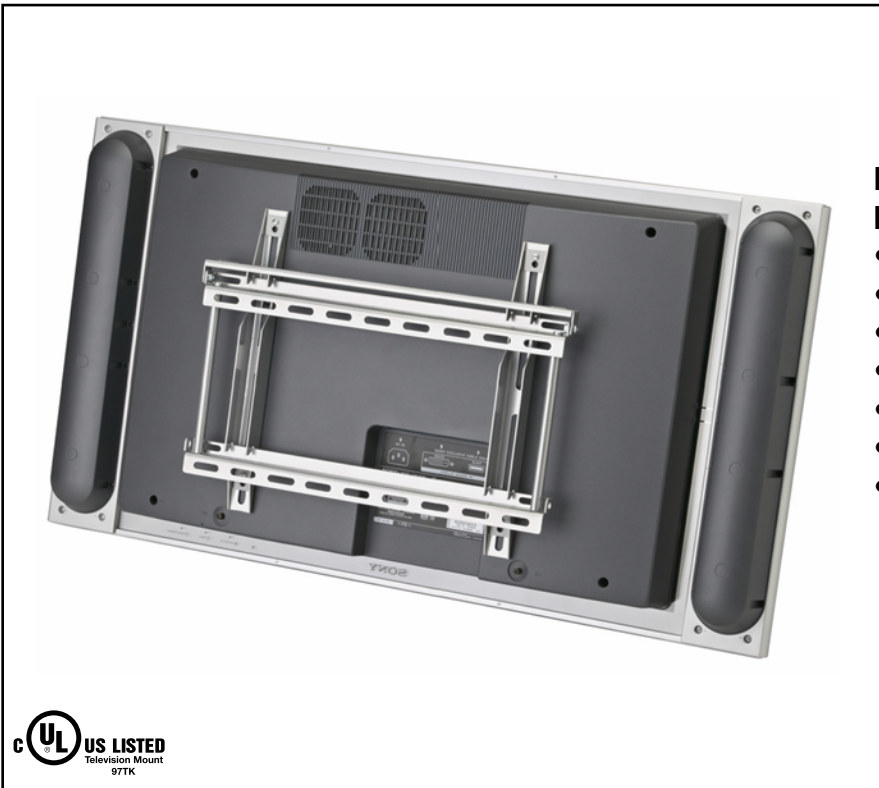

TECHNICAL SPECIFICATIONS		
A	10.25"	260.35mm
B	8.00"	203.20mm
C	6.25"	158.75mm
D	19.25"	488.95mm
E	16.85"	427.99mm
F	17.00"	431.80mm
G	1.06"	26.92mm
H	2.50"	63.50mm
I	13.50"	342.90mm
J	14.50"	368.30mm
K	1.27"	32.26mm
L	1.27-15.75"	32.3-400.1mm
M	1.63"	41.40mm
N	1.06"	26.92mm

- Fast & easy low profile fixed mount with Lift-and-Lock installation
- Sliding lateral on-wall installation
  - Mounts to any stud separation up to 17" (432mm)
  - Includes security hardware
  - Includes complete mounting hardware kit
  - VESA compliant: 75 to 200x200
  - 80 lb. (36.29 kg) max weight capacity
  - Available in Platinum