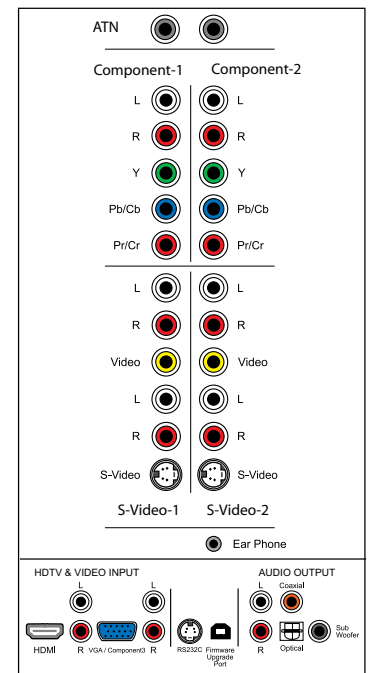

Side-Left

Inputs

Product designs and specifications are subject to change without notice.

*Dynamic Contrast Ratio is measured at the highest peak.