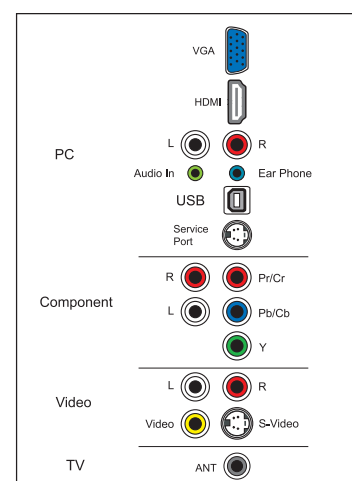

Front

Back

Side-Right

Side-Left

Inputs

Product designs and specifications are subject to change without notice.

*Dynamic Contrast Ratio is measured at the highest peak.

OSD MENU