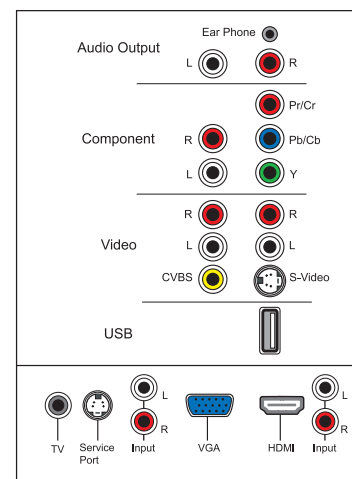

232T

Olevia 32" LCD HDTV Specifications

LCD Panel	Type Display Area Aspect Ratio Contrast Ratio Viewing Angle Response Time	32", 1366x768 resolution 27.5" horizontal x 15.4" vertical 31.5" diagonal 16:9 1600:1 (Dynamic Contrast Ratio)* 178° horizontal, 178° vertical 8ms
Video Input	HDMI Component Input VGA Input S-Video Input AV Input RF	1 HDMI w/ HDCP, PC + Video, Plug & Play 2 Component + 1 R/L RCA Audio (VGA connector accepts 2nd Component source) RGB 15 Pin D-sub, PC + Video, Plug & Play, 2nd Component Input + R/L RCA Audio 1 S-Video with R/L RCA Audio 1 Composite Video with R/L RCA Audio NTSC/ATSC Combo Tuner
Audio Output	Audio Output Headphone	1 R/L RCA Audio Mini jack connector
Audio	Speakers	20 Watt Speakers (2X10W)
Compatibility	Video PC	NTSC & ATSC with High Definition (480i, 480p, 720p, 1080i) Compatible up to 1360x768@60Hz preferred
Power	Voltage Consumption	100-240 (universal), 50-60Hz 180 Watts
Other Feature	Front Panel Remote Service Port	Power, Menu, Source, Channel up/down, volume up/down Simple Remote Control USB
Additional Feature	On Screen Display Control Port	Parental Control, Closed Captioning, 3:2 Pull Down, 2:2 Pull Down, 3D Comb filter, OSD lock, OSD Lock out, Volume Limiter, Separate and Hidden IR Remote Button Command for each input, Power lock, Big Picture Technology, OSD Display Modes, Aspect Ratio, Linear and Panoramic Scaling, Brightness, Contrast, Color, Tint, and Sharpness Controls, Firmware upgradeable via USB. RS-232C
Accessories	Wall-mount	VESA 100 x 200 (recommend wallmount-WM30D)
Dimensions (WxHxD)	W/ Stand W/O Stand	31.9"x24.6"x9.4" 31.9"x23.6"x4.9"
Net Weight	W/ Stand W/O Stand	33.1 lbs. 31.2 lbs.
Regulatory Approval		FCC-B, UL, cUL, ICES003, CSA, Energy Star, Green Product Compliant
Warranty		One year parts and labor, One year exchange

Front

Back

Side-Right

Inputs

Product designs and specifications are subject to change without notice.

*Dynamic Contrast Ratio is measured at the highest peak.