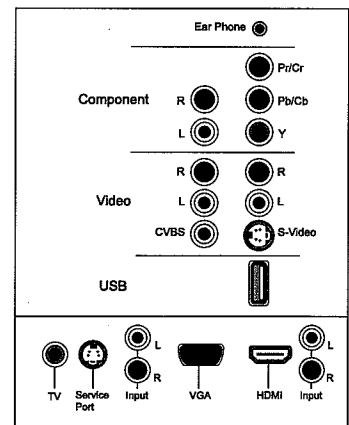

Side-Right

Inputs

Product designs and specifications are subject to change without notice.

OLEVIA