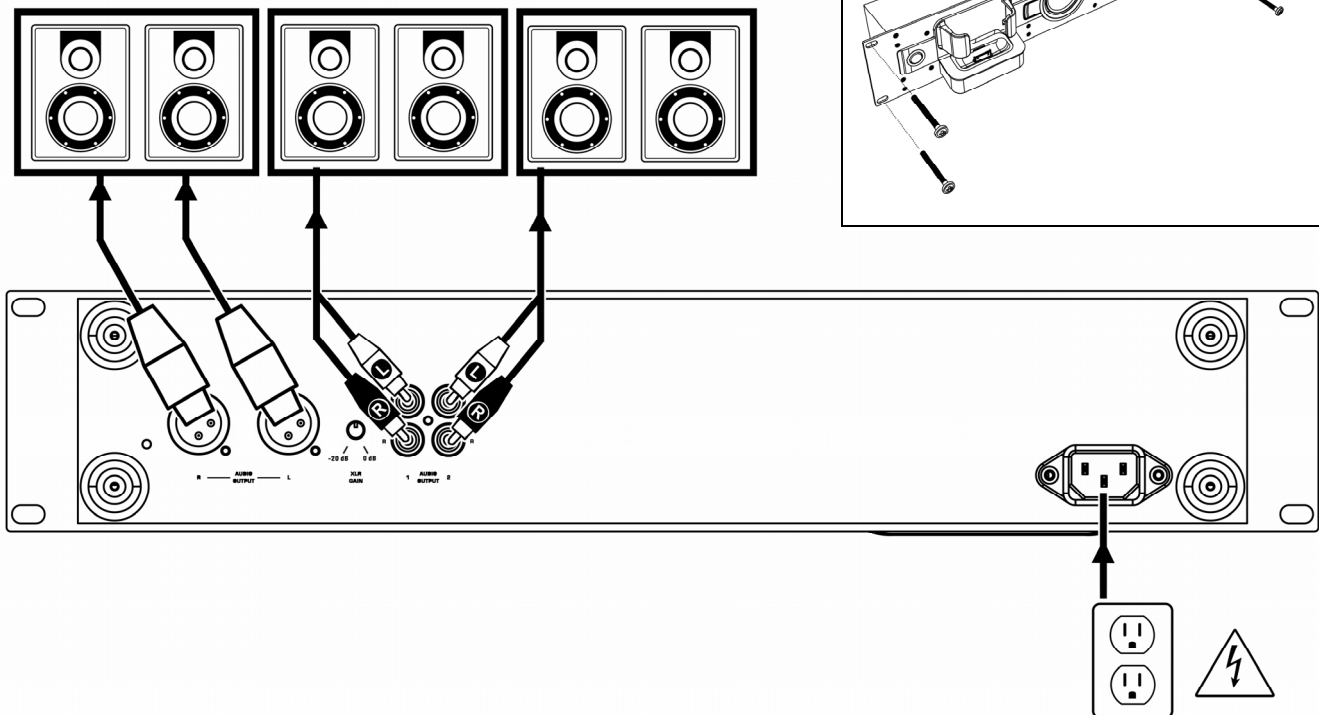

SPECIFICATIONS:

DIMENSIONS	3.5" (H) x 19" (W) x 4.7" (D)	
WEIGHT	3.775 lbs	
AUDIO OUTPUTS	Balanced XLR	
	Unbalanced RCA (x2)	
INPUTS	4G iPod and later (with dock connector)	
POWER	AC IN, 100 ~ 240V	
	50/60 Hz, 17W	
RCA OUTPUTS	Output Level	8.2dBv +/-1dBv
	THD	Less than 0.01%
	S/N Ratio	Better than 85dB
	Frequency Response	Flat within 2dB from 20Hz to 20kHz
XLR OUTPUTS	Output Level	22.5dBu +/- 1dBu
	THD	Less than 0.01%
	S/N Ratio	Better than 85dB
	Frequency Response	Flat within 2dB from 20Hz to 20kHz
ACCESSORIES	Stereo RCA Cable (x2)	
	Software CD	
	Quickstart Manual	
	Remote Control	30 ft. range
	Power Cable	
	Safety and Warranty Information	

FRONT PANEL:

REAR PANEL:

HOOKUP DIAGRAM:

BLOCK DIAGRAM: