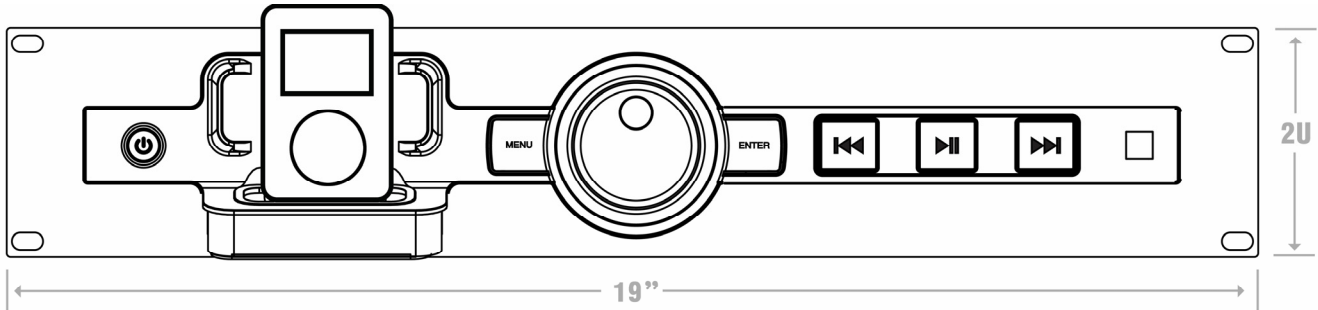

FRONT PANEL: