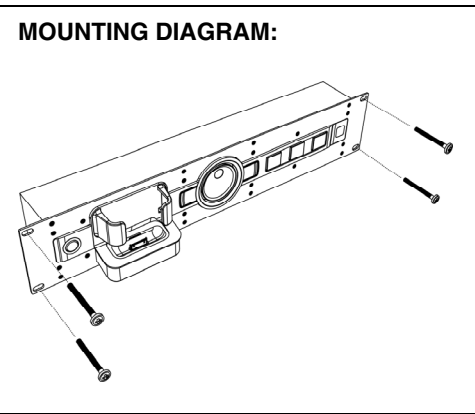

SPECIFICATIONS:

DIMENSIONS	3.5" (H) x 19" (W) x 4.7" (D)	
WEIGHT	3.775 lbs	
AUDIO OUTPUTS	Balanced XLR	
	Unbalanced RCA (x2)	
INPUTS	4G iPod and later (with dock connector)	
POWER	AC IN, 100 ~ 240V	
	50/60 Hz, 17W	
RCA OUTPUTS	Output Level	8.2dBv +/-1dBv
	THD	Less than 0.01%
	S/N Ratio	Better than 85dB
	Frequency Response	Flat within 2dB from 20Hz to 20kHz
XLR OUTPUTS	Output Level	22.5dBu +/- 1dBu
	THD	Less than 0.01%
	S/N Ratio	Better than 85dB
	Frequency Response	Flat within 2dB from 20Hz to 20kHz
ACCESSORIES	Stereo RCA Cable (x2)	
	Software CD	
	Quickstart Manual	
	Remote Control	30 ft. range
	Power Cable	
	Safety and Warranty Information	

FRONT PANEL:

REAR PANEL:

HOOKUP DIAGRAM:

BLOCK DIAGRAM: