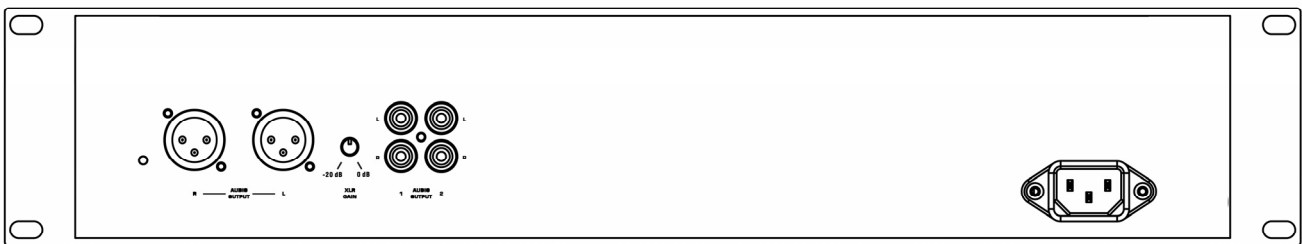

REAR PANEL: