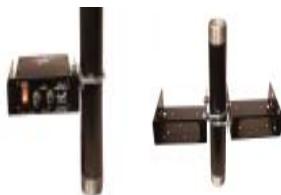

#### MORE POWERFUL

With at least twice the power of any Competitor's Amplifier; and depending on the installation, it can handle more or bigger Speakers for better Sound Quality. It is often compared to a Crown® 45 Amplifier, the Nigel B Unit has a similar Output, but is a quarter of the size and many times lighter. Its peak 75 watts (45 watts RMS) Output will therefore increase the Projector's limited audio substantially.

#### FLEXIBLE MOUNTING OPTIONS

Our **Universal Mounting Bracket** mounts on to any Projector, regardless of make. The four 4 Keyhole Slots are used when mounting on to a Flat Surface.

Our **Wall/Panel Mount** is designed to be installed into a "**Structured Wiring Cabinet**" and our **RackFrame™** allows all 43 Extron Versa® Tools and 20 Nigel B Modules to be installed into any 19" Rack.

Amplifier fitted to the Projector's Pole using the Universal Mounting Bracket

Nigel B Universal Brackets can be mounted sigilarly or in pairs

Nigel B Universal Bracket mounted on a Flat Surface

Extron® Versa Tools unit, mounted on the Nigel B™ Universal Bracket