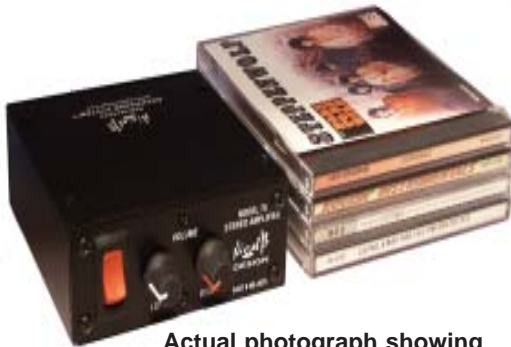

### A SMALL, LIGHTWEIGHT POWERFUL AMPLIFIER PARTICULARLY SUITABLE FOR MOUNTING ABOVE \* CEILING MOUNTED PROJECTORS

\* (or any confined Space)

45 watt RMS Stereo Output

Actual photograph showing size comparison with 4 CDs

#### SMALL SIZE & WEIGHT

Weighing only 16 oz and when compared to 4 CDs, is actually smaller, making this Amplifier particularly suitable for mounting above Ceiling Mounted Projectors.