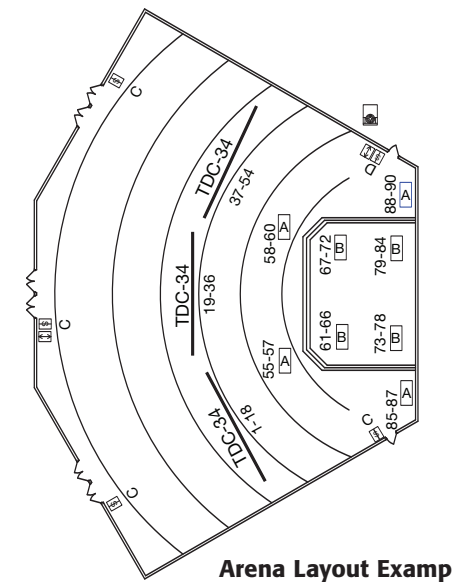

Product Specifications

THEATER PACKAGE 1

THEATER PACKAGE 2

THEATER PACKAGE 3

Proscenium Layout Example

Arena/Black Box Layout Example

Proscenium Layout Example

Amphitheater Layout Example

Proscenium Layout Example

Arena Layout Example

LEGEND

Console Control Receptacle Stations	i-48 Quad Dimmer Rack (Located in EER)	1 Button Station
2-circuit Plug Box	i-96e Quad Dimmer Rack (Located in EER)	4 Slider, 4 Button Station
4-circuit Plug Box	34' Connector Strip	6 Slider, 4 Button Station
6-circuit Plug Box		

Note: Console control receptacle stations are mounted at standard receptacle height. Button stations are mounted at standard switch height.