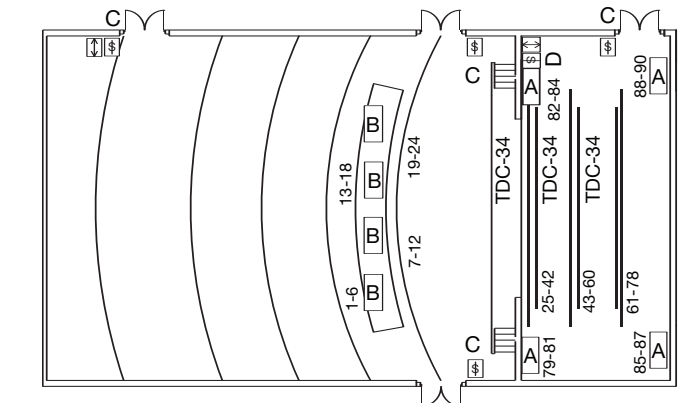

Product Specifications

THEATER PACKAGE 1

THEATER PACKAGE 2

THEATER PACKAGE 3

Proscenium Layout Example

Arena/Black Box Layout Example

Proscenium Layout Example

Amphitheater Layout Example

Proscenium Layout Example

Arena Layout Example

LEGEND

Console Control Receptacle Stations	i-48 Quad Dimmer Rack (Located in EER)	1 Button Station
2-circuit Plug Box	i-96e Quad Dimmer Rack (Located in EER)	4 Slider, 4 Button Station
4-circuit Plug Box	34' Connector Strip	6 Slider, 4 Button Station
6-circuit Plug Box		