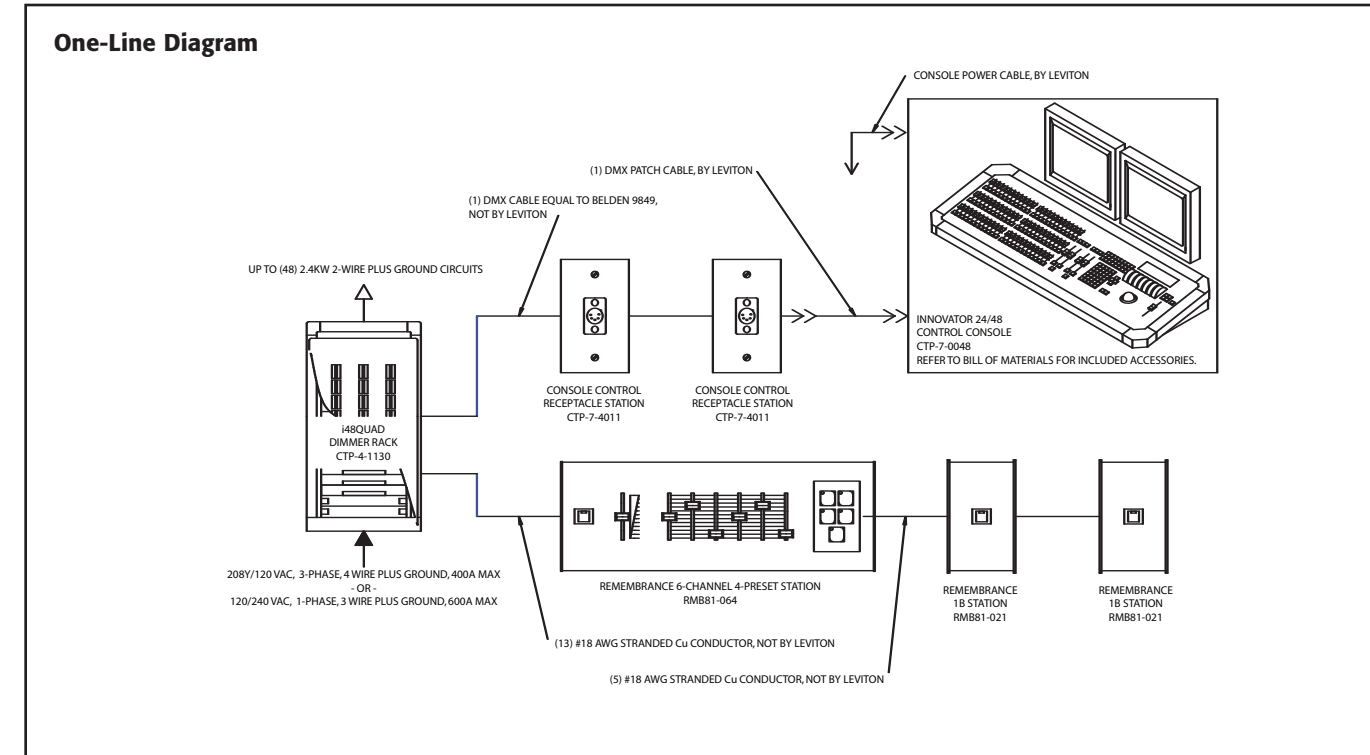

Product Specifications

THEATER PACKAGE 1

THEATER PACKAGE 2

THEATER PACKAGE 3

Proscenium Layout Example

Arena/Black Box Layout Example

Proscenium Layout Example

Amphitheater Layout Example

Proscenium Layout Example

Arena Layout Example

LEGEND

Console Control Receptacle Stations	i-48 Quad Dimmer Rack (Located in EER)	1 Button Station
2-circuit Plug Box	i-96e Quad Dimmer Rack (Located in EER)	4 Slider, 4 Button Station
4-circuit Plug Box	34' Connector Strip	6 Slider, 4 Button Station
6-circuit Plug Box		

Note: Console control receptacle stations are mounted at standard receptacle height. Button stations are mounted at standard switch height.