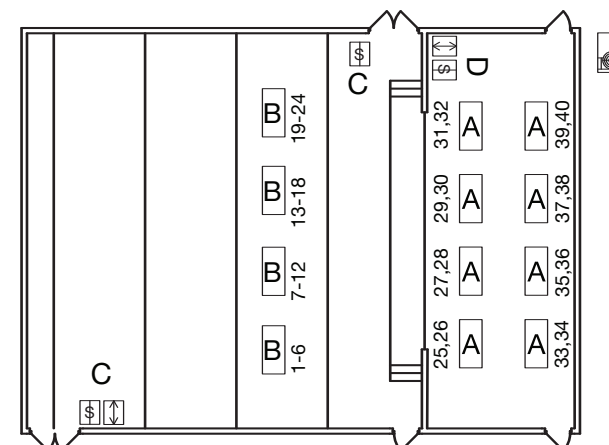

Product Specifications

THEATER PACKAGE 1

THEATER PACKAGE 2

THEATER PACKAGE 3

Proscenium Layout Example

Arena/Black Box Layout Example

Proscenium Layout Example

Amphitheater Layout Example

Proscenium Layout Example

Arena Layout Example

LEGEND

Console Control Receptacle Stations	i-48 Quad Dimmer Rack (Located in EER)	1 Button Station
2-circuit Plug Box	i-96e Quad Dimmer Rack (Located in EER)	4 Slider, 4 Button Station
4-circuit Plug Box	34' Connector Strip	6 Slider, 4 Button Station
6-circuit Plug Box		