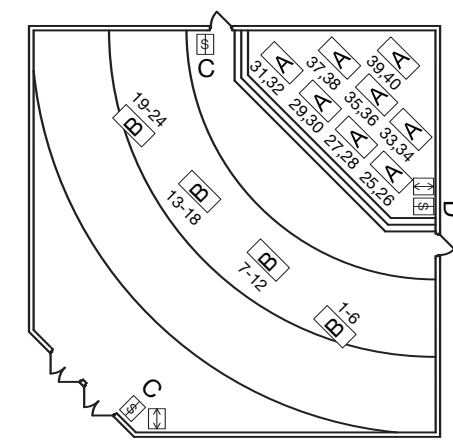

Product Specifications

THEATER PACKAGE 1

THEATER PACKAGE 2

THEATER PACKAGE 3

Proscenium Layout Example

Arena/Black Box Layout Example

Proscenium Layout Example

Amphitheater Layout Example

Proscenium Layout Example

Arena Layout Example

LEGEND

Console Control Receptacle Stations	i-48 Quad Dimmer Rack (Located in EER)	1 Button Station
2-circuit Plug Box	i-96e Quad Dimmer Rack (Located in EER)	4 Slider, 4 Button Station
4-circuit Plug Box	34' Connector Strip	6 Slider, 4 Button Station
6-circuit Plug Box		

Note: Console control receptacle stations are mounted at standard receptacle height. Button stations are mounted at standard switch height.