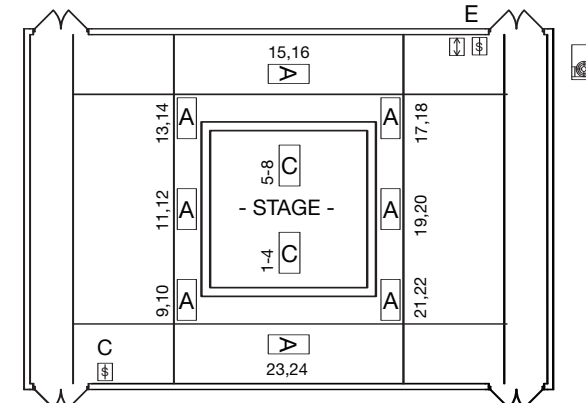

Product Specifications

THEATER PACKAGE 1

THEATER PACKAGE 2

THEATER PACKAGE 3

Proscenium Layout Example

Arena/Black Box Layout Example

Proscenium Layout Example

Amphitheater Layout Example

Proscenium Layout Example

Arena Layout Example

LEGEND

Console Control Receptacle Stations	i-48 Quad Dimmer Rack (Located in EER)	1 Button Station
2-circuit Plug Box	i-96e Quad Dimmer Rack (Located in EER)	4 Slider, 4 Button Station
4-circuit Plug Box	34' Connector Strip	6 Slider, 4 Button Station
6-circuit Plug Box		