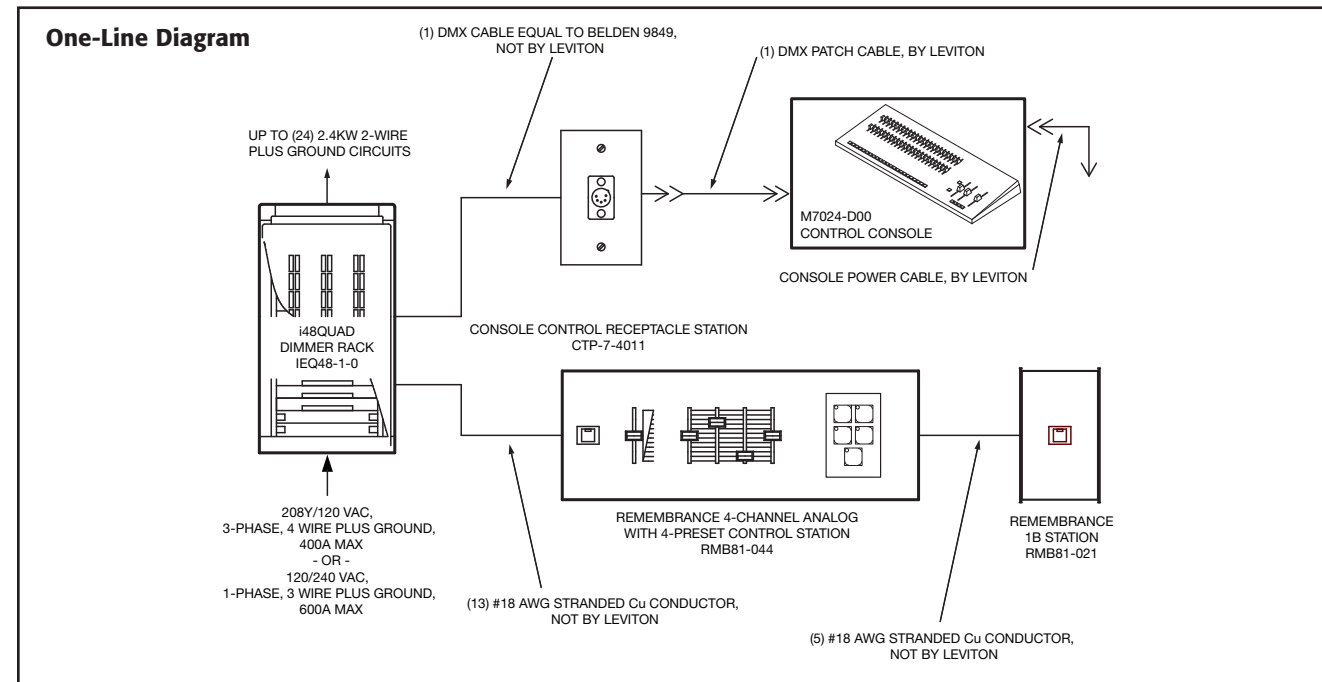

Product Specifications

THEATER PACKAGE 1

THEATER PACKAGE 2

THEATER PACKAGE 3

Proscenium Layout Example

Arena/Black Box Layout Example

Proscenium Layout Example

Amphitheater Layout Example

Proscenium Layout Example

Arena Layout Example

LEGEND

Console Control Receptacle Stations	i-48 Quad Dimmer Rack (Located in EER)	1 Button Station
2-circuit Plug Box	i-96e Quad Dimmer Rack (Located in EER)	4 Slider, 4 Button Station
4-circuit Plug Box	34' Connector Strip	6 Slider, 4 Button Station
6-circuit Plug Box		

Note: Console control receptacle stations are mounted at standard receptacle height. Button stations are mounted at standard switch height.