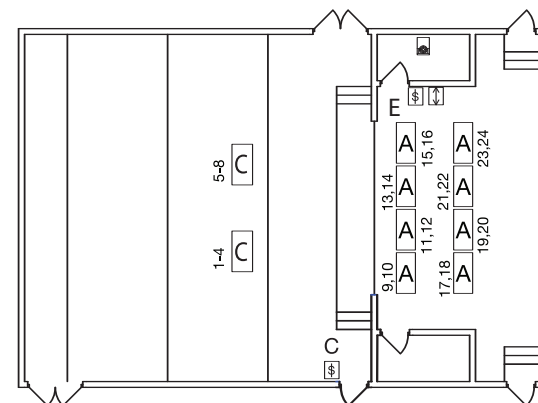

Product Specifications

THEATER PACKAGE 1

THEATER PACKAGE 2

THEATER PACKAGE 3

Proscenium Layout Example

Arena/Black Box Layout Example

Proscenium Layout Example

Amphitheater Layout Example

Proscenium Layout Example

Arena Layout Example

LEGEND

Console Control Receptacle Stations	i-48 Quad Dimmer Rack (Located in EER)	1 Button Station
2-circuit Plug Box	i-96e Quad Dimmer Rack (Located in EER)	4 Slider, 4 Button Station
4-circuit Plug Box	34' Connector Strip	6 Slider, 4 Button Station
6-circuit Plug Box		