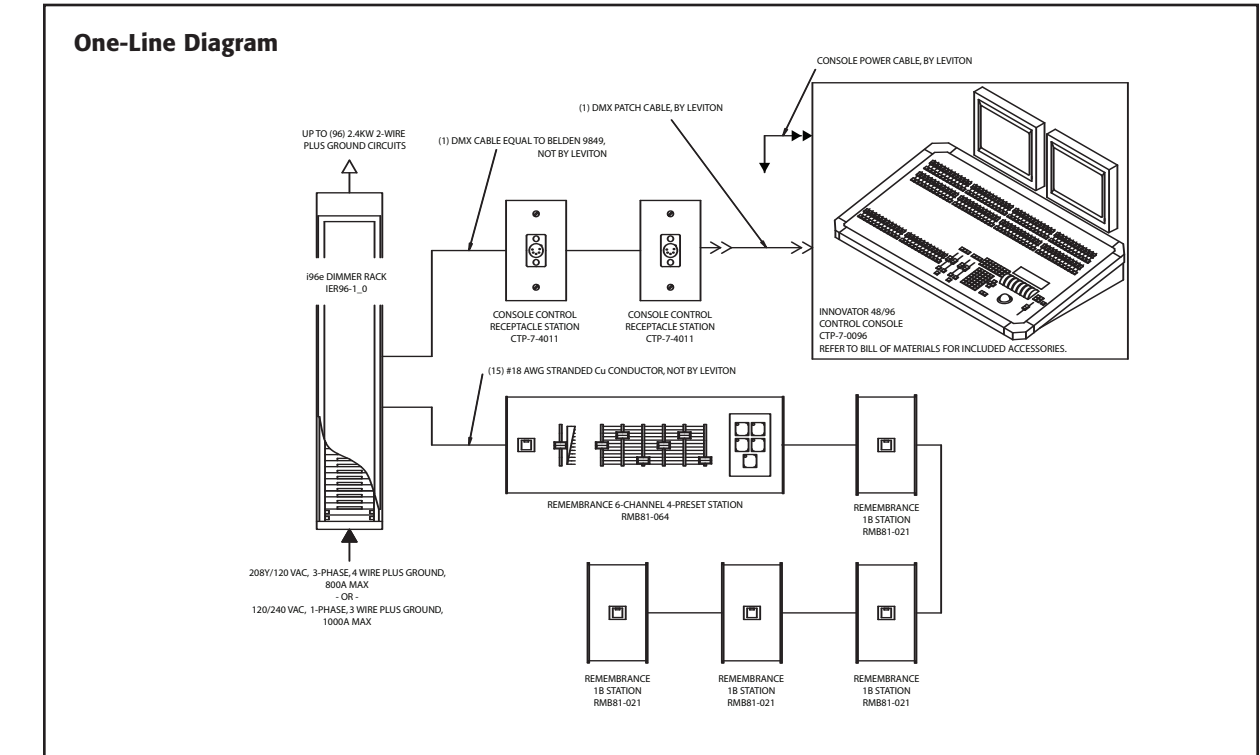

Product Specifications

THEATER PACKAGE 1

THEATER PACKAGE 2

THEATER PACKAGE 3

Proscenium Layout Example

Arena/Black Box Layout Example

Proscenium Layout Example

Amphitheater Layout Example

Proscenium Layout Example

Arena Layout Example

LEGEND

Console Control Receptacle Stations	i-48 Quad Dimmer Rack (Located in EER)	1 Button Station
2-circuit Plug Box	i-96e Quad Dimmer Rack (Located in EER)	4 Slider, 4 Button Station
4-circuit Plug Box	34' Connector Strip	6 Slider, 4 Button Station
6-circuit Plug Box		

Note: Console control receptacle stations are mounted at standard receptacle height. Button stations are mounted at standard switch height.