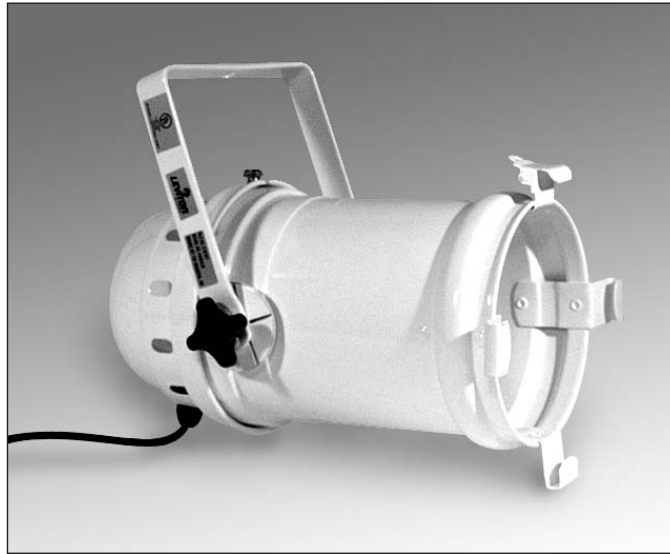

PAR Lighting Fixtures Par 38, 56 & 64

PAR 38, 56 & 64

The newest member of the Leviton Lighting Fixture family, our rugged and cost-effective par cans, offer a durable and value-conscious lighting alternative. Our par cans are a cut above the rest, which is just what you'd expect from Leviton.

APPLICATIONS

- Musical Groups
- Theatre
- DJ's
- Churches

FEATURES

- UL Listed
- Rigid, rolled edge frame
- Solid steel clutch mechanism (Par 56, 64)
- Includes color frame at no extra cost
- Black, white and polished aluminum versions available

DIMENSIONAL DATA – in.[cm] lbs [kg]

	38	56	64
Width	7-1/4 (18.42 cm)	9-7/8 (25.08 cm)	10-3/16 (25.88 cm)
Length	7-1/2 (19.05 cm)	14-1/2 (36.83 cm)	16-3/4 (42.55 cm)
Height	9-3/4 (24.77 cm)	9-7/8 (25.08 cm)	18-3/16 (46.20 cm)
Shipping Wt.	2.75 lbs. (1.25 kg)	4.65 lbs. (2.11 kg)	5.5 lbs. (2.48 kg)

Note:
Par fixtures come with straight-blade, 15 Amp NEMA 5-15P molded plug

 SPECIFICATION SUBMITTAL

JOB NAME: <input style="width: 95%; height: 20px;" type="text"/>	CATALOG NUMBERS: <input style="width: 95%; height: 20px;" type="text"/>
JOB NUMBER: <input style="width: 95%; height: 20px;" type="text"/>	<input style="width: 95%; height: 20px;" type="text"/>