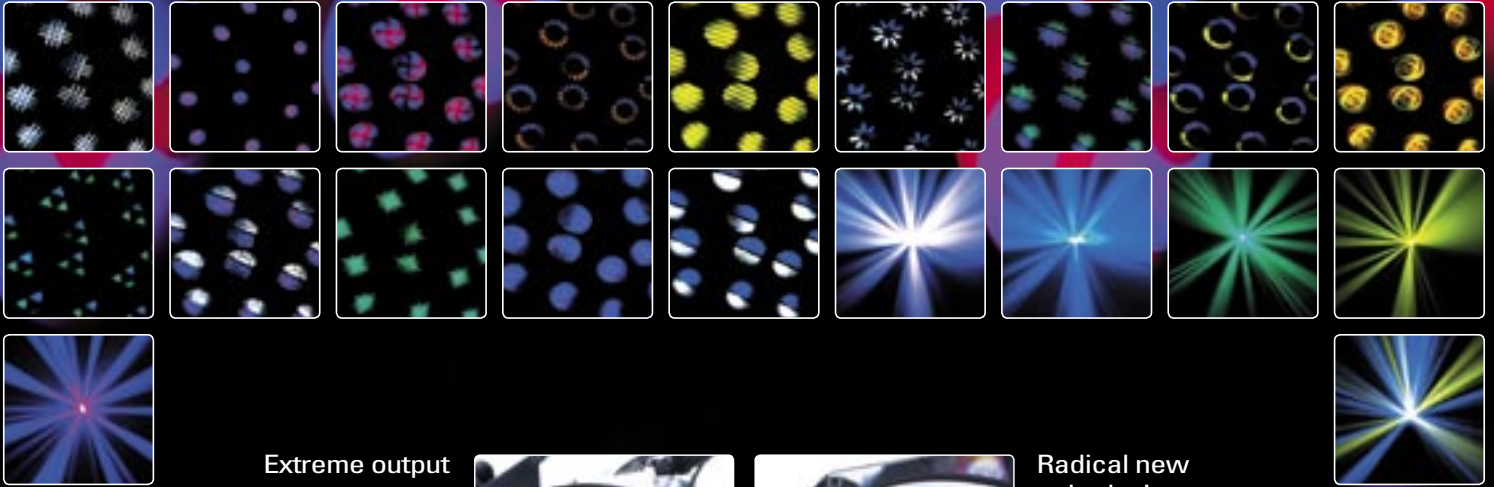

The magical mid-air performer

The ultimate in club effect lighting just got better!

Martin

The magical mid-air performer

No other luminaire in the industry can match the magic of the Martin Wizard and now with the Wizard Extreme, stunningly brilliant reflection and wild gobo patterns have been added to push out every ounce of power!

Extreme output

Screaming new reflector captures and throws out the total power of the Wizard Extreme deep into every corner of the night. With at least 20% more reflection the Wizard Extreme is unmatched in its shining performance.

The Cluster Option

A special optional multi-coupler is available to create the meanest centerpiece giving your space a total light and effect bombardment.

Box of Tricks

The Wizard Extreme is DMX-intelligent and features a 7-color wheel, a gobo wheel with 14 stunning patterns (3 dichroic glass gobos) and a separate shutter for fast strobing.

Full Power

The Wizard Extreme is powerful enough to fill the largest venues with a dazzling display of effects. A constant swarm of more than 80 color gobo beams creates the biggest explosion of color and light. There's nothing black about this magic.