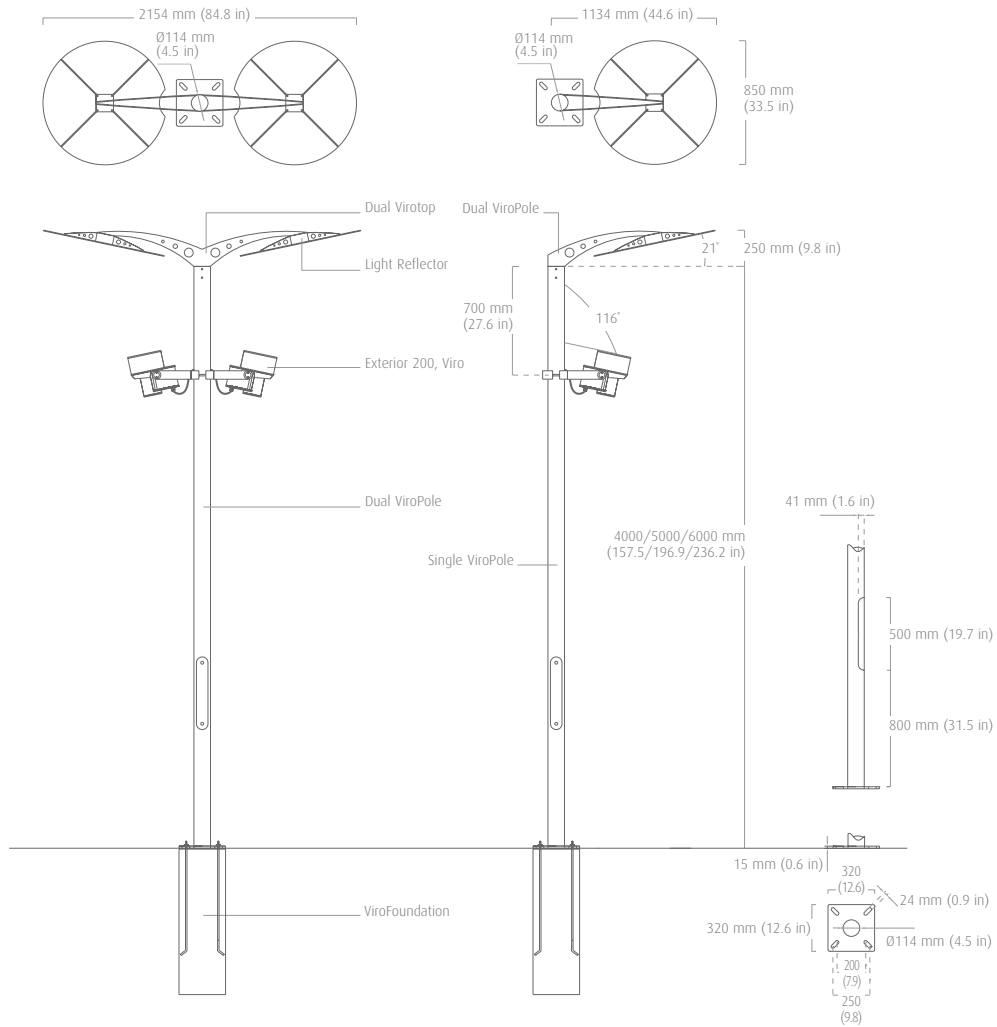

Concept introduction

The concept behind Martin Architectural's ViroStation was to determine a new synergy: the coupling of sound and vision, an alliance of senses that fosters a union of form and function.

Outdoor Virostation Concept

Physical

Dual

H4250 x W2154 x D850mm (167.3 x 84.8 x 33.5 in)
H5250 x W2154 x D850mm (206.7 x 84.8 x 33.5 in)
H6250 x W2154 x D850mm (246.1 x 84.8 x 33.5 in)

Single

H4250 x W1134 x D850mm (167.3 x 44.6 x 33.5 in)
H5250 x W1134 x D850mm (206.7 x 44.6 x 33.5 in)
H6250 x W1134 x D850mm (246.1 x 44.6 x 33.5 in)
Other heights are available on request

Light adjusting

Light source angled 116° on to reflection panel

Audio Source

ViroSphere IP version (See ViroSphere IP version product page for details)

Construction

All ViroStations are made of mild steel with inspection door
ViroStations are hot dip galvanized and powder coated in Color CWS 82 517, Grey. Any other paint finish is available on request.
EU standard Flange plate, custom foundation mounting solutions are available on request