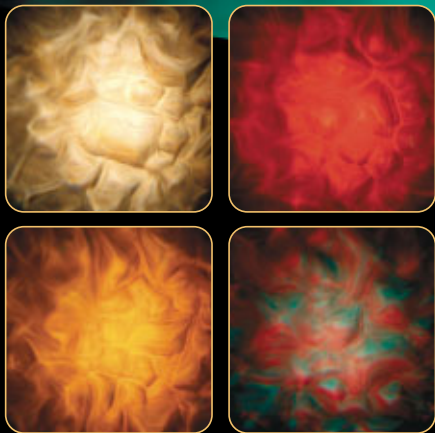

MANIA DCI

COOL LIQUID EFFECT

NO DUTY CYCLE

THE MANIA SERIES REMAINS COOL ALL NIGHT.
LIKE NO OTHER EFFECT LIGHTING, MANIA IS THERE WITH YOU,
HOUR AFTER SWEATY HOUR.

**Martin**

- ☞ COOL LIGHTING TO SET THE MOOD AT ANY CELEBRATION
- ☞ BRILLIANT FLUID EFFECTS TO WASH THROUGH THE CROWD
- ☞ NO DUTY CYCLE – NO COOL DOWN PERIOD – NO STOPPING YOU
- ☞ VARIABLE FOCUS FOR HAZING EFFECTS

MANIA DC1 Specifications:

Source

- 12 V / 100 W long life halogen lamp (included)

Effects

- Motorized color wheel
- 3 colors + white + splitcolor options

Optics

- Manual focus
- Spreadangle 54° full angle

Cooling

- High speed fan cooled – no duty cycle

Control Modes

- Mains on / off Switch
- On / off Switch for color wheel
- CW / CCW rotation for Aqua effect
- Adjustable rotation speed for Aqua effect

Weight

- 6.5 kg (14.3 lb)