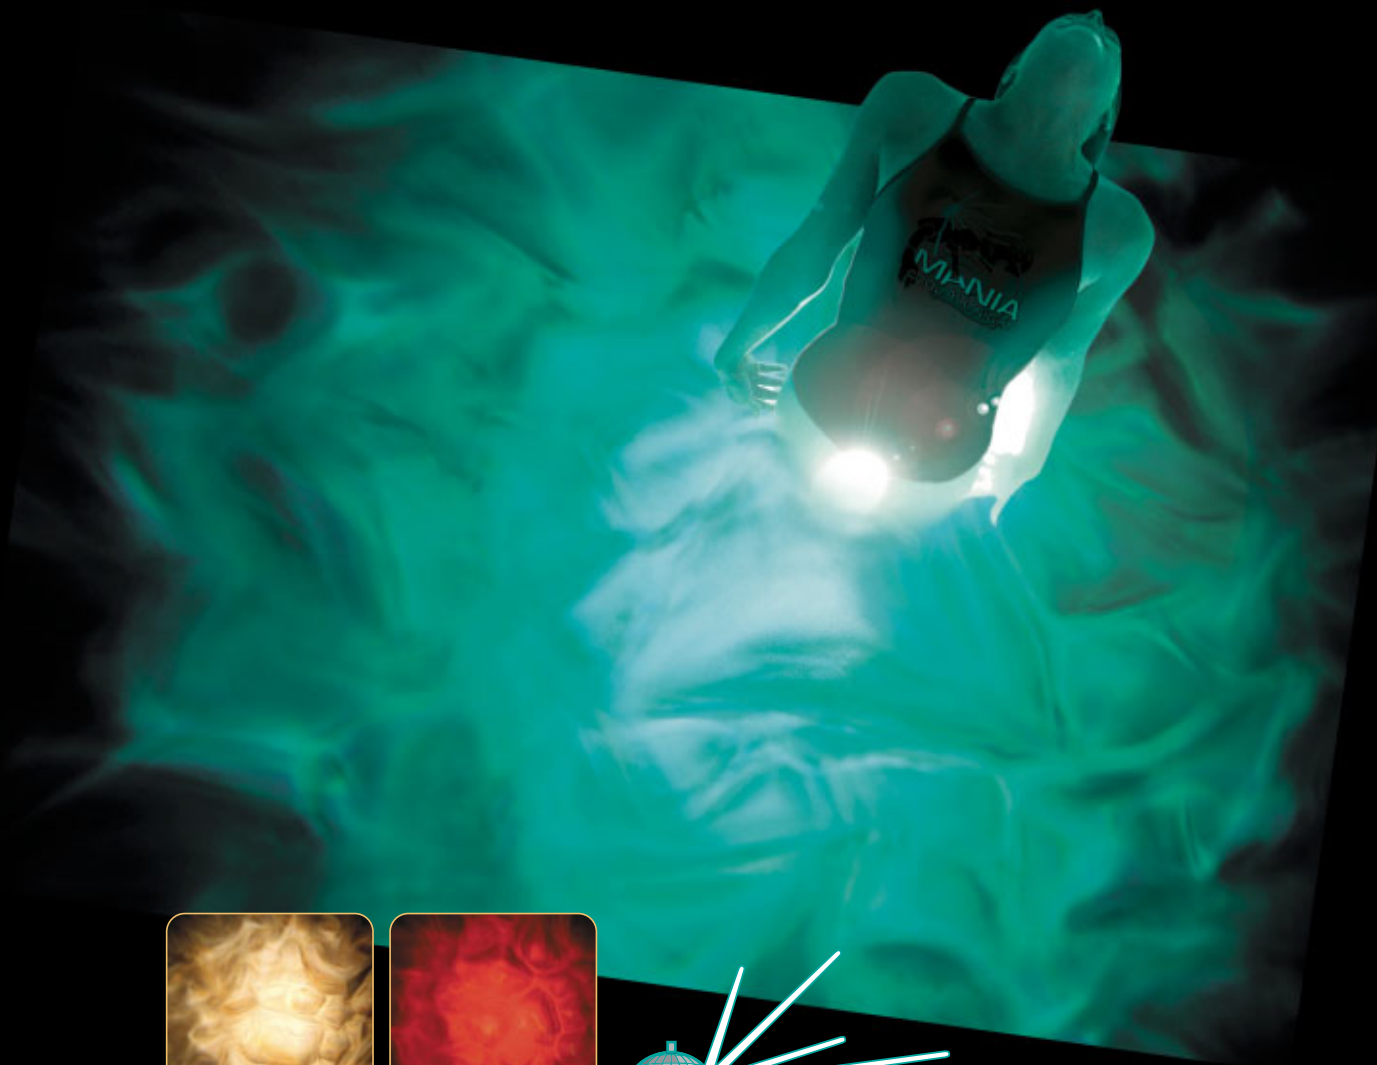

MANIA DCI

COOL LIQUID EFFECT

NO DUTY CYCLE

THE MANIA SERIES REMAINS COOL ALL NIGHT.
LIKE NO OTHER EFFECT LIGHTING, MANIA IS THERE WITH YOU,
HOUR AFTER SWEATY HOUR.

**Martin**

- ☞ COOL LIGHTING TO SET THE MOOD AT ANY CELEBRATION
- ☞ BRILLIANT FLUID EFFECTS TO WASH THROUGH THE CROWD
- ☞ NO DUTY CYCLE – NO COOL DOWN PERIOD – NO STOPPING YOU
- ☞ VARIABLE FOCUS FOR HAZING EFFECTS

MANIA DC1 Specifications:

Source

- 12 V / 100 W long life halogen lamp (included)

Effects

- Motorized color wheel
- 3 colors + white + splitcolor options

Optics

- Manual focus
- Spreadangle 54° full angle

Cooling

- High speed fan cooled – no duty cycle

Control Modes

- Mains on / off Switch
- On / off Switch for color wheel
- CW / CCW rotation for Aqua effect
- Adjustable rotation speed for Aqua effect

Weight

- 6.5 kg (14.3 lb)