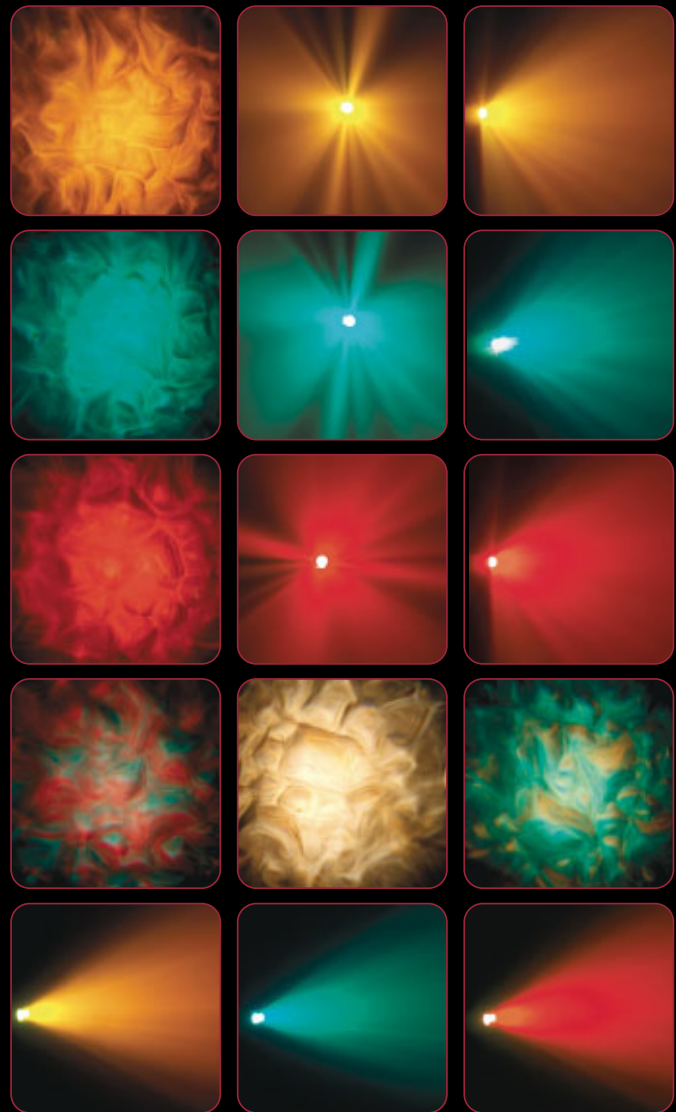

MANIA DCI

COOL LIQUID EFFECT

NO DUTY CYCLE

THE MANIA SERIES REMAINS COOL ALL NIGHT.
LIKE NO OTHER EFFECT LIGHTING, MANIA IS THERE WITH YOU,
HOUR AFTER SWEATY HOUR.

**Martin**

- ☞ COOL LIGHTING TO SET THE MOOD AT ANY CELEBRATION
- ☞ BRILLIANT FLUID EFFECTS TO WASH THROUGH THE CROWD
- ☞ NO DUTY CYCLE – NO COOL DOWN PERIOD – NO STOPPING YOU
- ☞ VARIABLE FOCUS FOR HAZING EFFECTS

MANIA DC1 Specifications:

Source

- 12 V / 100 W long life halogen lamp (included)

Effects

- Motorized color wheel
- 3 colors + white + splitcolor options

Optics

- Manual focus
- Spreadangle 54° full angle

Cooling

- High speed fan cooled – no duty cycle

Control Modes

- Mains on / off Switch
- On / off Switch for color wheel
- CW / CCW rotation for Aqua effect
- Adjustable rotation speed for Aqua effect

Weight

- 6.5 kg (14.3 lb)