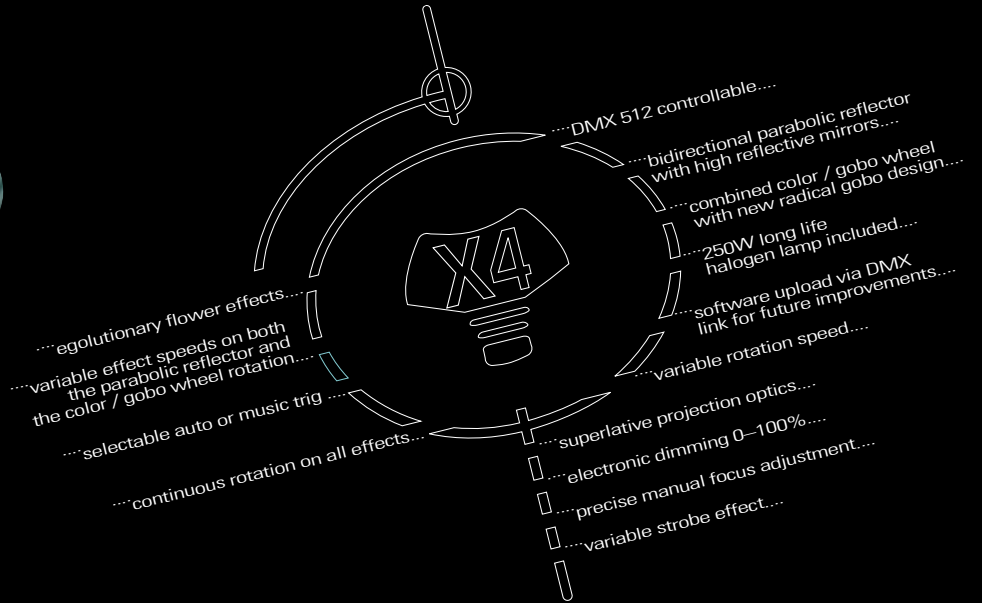

Now intelligent

Martin
...www.egolution.dk...

Control your ego - with DMX

The Ego X4 is a DMX controllable fixture that gives razor sharp flower effects with brilliant new gobo designs to add uniqueness to the DJ light show. Perfect for the serious mobile DJ and for use in clubs and bars.