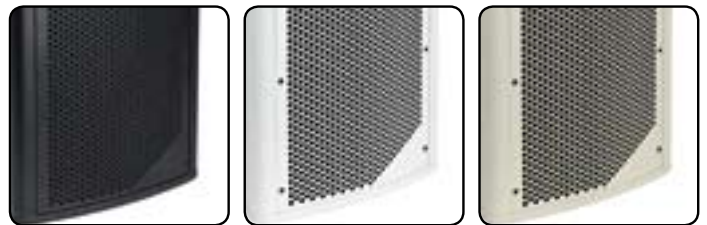

The speaker comes black as standard with any RAL code color choice as optional.