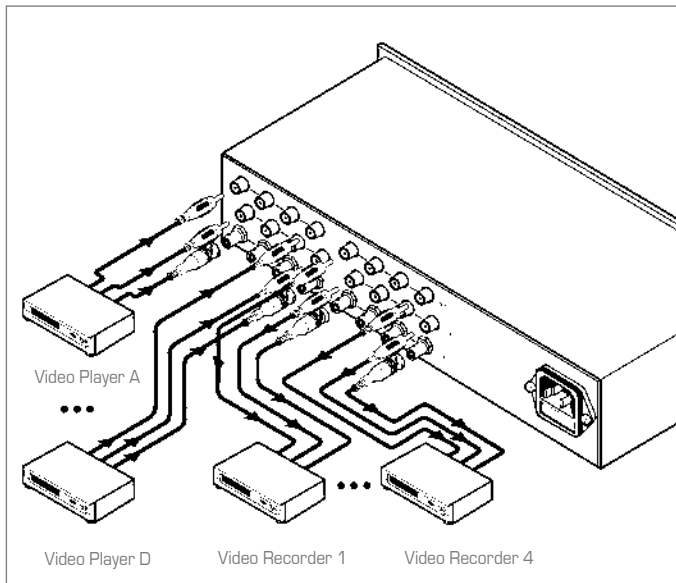

### 4x4 Composite Video & Stereo Audio Matrix Switcher

The **VS-6EII** is a high performance matrix switcher for composite video and unbalanced stereo audio signals. It can switch any or all of the four inputs to any or all of the four outputs simultaneously.

#### FEATURES

- **Bandwidth** - 100MHz (-3dB) fully loaded.
- **Control** - 4 rotary knobs.
- **Desktop Size** - Compact size. Can be rack mounted in a 2U rack space with the optional RK-10 adapter.

#### TECHNICAL SPECIFICATIONS

INPUTS:	4 video, 1Vpp/75Ω composite on BNC connectors. 4 audio stereo 1Vpp/100kΩ on RCA connectors.
OUTPUTS:	4 video, 1Vpp/75Ω on BNC connectors. 4 audio stereo 1Vpp/100kΩ on RCA connectors.
MAX. VIDEO OUTPUT:	2Vpp/75Ω.
VIDEO BANDWIDTH (-3dB):	100MHz.
AUDIO BANDWIDTH (-3dB):	24kHz.
DIFF. GAIN:	1.3%.
DIFF. PHASE:	0.9 Deg.
VIDEO S/N RATIO:	74dB.
AUDIO S/N RATIO:	80dB.
AUDIO THD:	0.02%.
VIDEO CROSSTALK:	-65dB (SYNC), -48dB (C).
POWER SOURCE:	230VAC, 50/60Hz, (115VAC, U.S.A.) 10.6VA.
DIMENSIONS:	24.5cm x 16cm x 5cm (9.6" x 6.3" x 1.9", W, D, H).
WEIGHT:	1.7kg. (3.8lbs.) approx.
ACCESSORIES:	Power cord.
OPTIONS:	RK-10, 19" rack adapter.