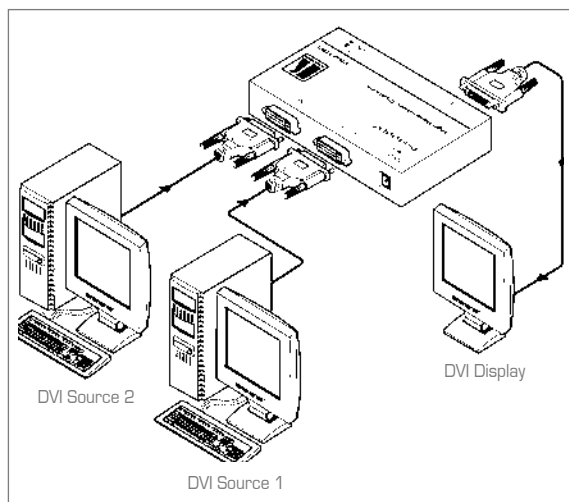

### 2x1 DVI Video Switcher

#### FEATURES

- **Max Data Rate** - 3 Gbits/sec. Dual Link.
- **DVI Input/Output** - DVI-D signal (on a DV-I connector).
- **Compact Size** - Part of the Kramer DigiTOOLS™ family of compact, high quality and cost effective digital solutions.

The **VS-21 DVI** is a high performance switcher for DVI-D video signals. It switches either of 2 signals to a single output. Use Kramer Dual Link DVI cables for best results.

#### TECHNICAL SPECIFICATIONS

INPUTS:	2 x DVI Dual Link, DVI 1.0.
OUTPUTS:	1 x DVI Dual Link, DVI 1.0.
MAX DATA RATE:	3Gbits/sec. Dual Link.
POWER SOURCE:	12 VDC, 300mA.
DIMENSIONS:	12cm x 7.5cm x 2.5cm (4.7" x 2.95" x 0.98"), W, D, H.
WEIGHT:	0.3kg. (0.66 lbs.) approx.
ACCESSORIES:	Power supply, mounting bracket.
OPTIONS:	19 inch rack adapters RK-T1, RK-T3.