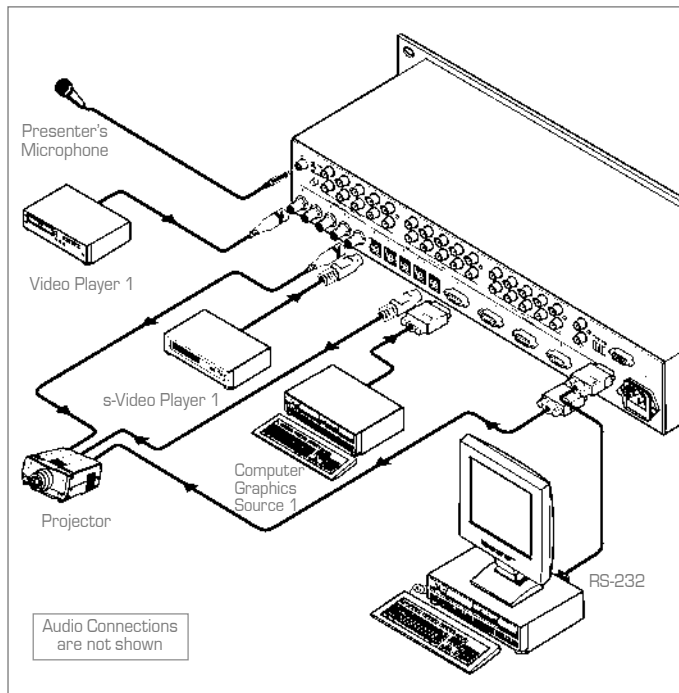

## VP-23 Multi-Format Presentation Switcher with Stereo Audio

Compatible with HDTV component video signals when used with a breakout cable such as the Kramer C-GM/3RVF.

The **VP-23** is a 4x1 composite video, a 4x1 s-Video (Y/C) and a 4x1 computer graphics switcher each with unbalanced stereo audio. It is designed for a wide variety of presentation and multimedia applications.

### TECHNICAL SPECIFICATIONS

- INPUTS:** 4 VGA/XGA on HD15F connectors, 4 s-Video, 1Vpp (Y), 0.3Vpp (C)/75Ω on 4p connectors, 4 CV 1Vpp/75Ω on BNC connectors. Each input is accompanied by the appropriate audio stereo channels: +4dBm/50kΩ on RCA connectors. Mic: 3mV/10kΩ.
- OUTPUTS:** 1 x VGA/XGA, 1 s-Video - 1Vpp (Y), 0.3Vpp (C)/75Ω on a 4p connector, 1 CV 1Vpp/75Ω on a BNC connector. Each output is accompanied by the appropriate audio stereo channel: +4dBm/150Ω, 1 master audio +4dBm/150Ω.
- MAX OUTPUT:** Video: 2.1Vpp; audio: 27Vpp (22dBm).
- BANDWIDTH (-3dB):** XGA/VGA: 315MHz; s-Video (Y): 260MHz; composite video: 470MHz; audio: 40kHz.
- DIFF. GAIN:** 0.07% all channels.
- DIFF. PHASE:** 0.05 Deg. all channels.
- S/N RATIO:** Video: 75dB all channels; Audio: 75dB/1Vpp, all channels.
- CONTROL:** 16 selector switches; VGA/XGA level: up to 4dB; Audio: up to 6dB, Mic: up to 49dB, Mic Talk over switch, Mic type selector switch (rear).
- POWER:** 230VAC, 50/60Hz, (115VAC, U.S.A.) 16VA.
- DIMENSIONS:** 19 inch (W) x 7-inch (D) x 2U (H), rack mountable.
- WEIGHT:** 3.6kg. (8lbs.) approx.
- ACCESSORIES:** Power Cord, PC control software.