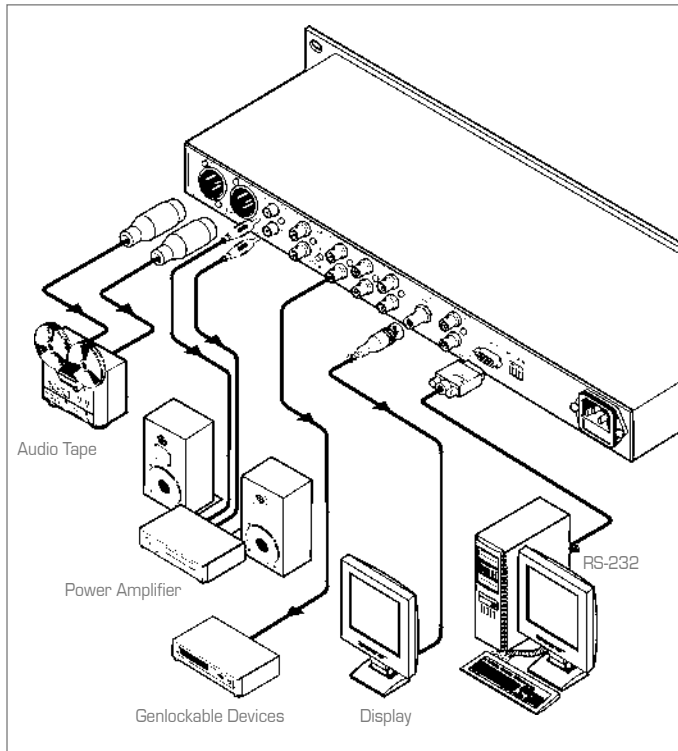

SG-6005 Black Burst, Color Bar, Sync, & Audio Tone Generator

The **SG-6005** is a black burst, color bar, sync, and audio tone generator for video, as well as balanced and unbalanced audio applications. It outputs 6 identical black burst signals, a composite video color bar signal, H/V sync signals and both unbalanced stereo audio signals on RCA connectors, and balanced stereo audio signals on XLR connectors. The unit may be genlocked to an external video source.

FEATURES

- **Outputs:**
 - **Color Bar Generator** - 13 patterns;
 - **Black Burst** - 6 outputs.
 - **Sync** - Horizontal or composite and vertical;
 - **Audio 1kHz Tone** - 2 balanced and 2 unbalanced.
- **Control** - Front panel and RS-232.
- **Looping Analog Genlock Input** - For sync and color locking.
- **Selectable Sync Input Signal Termination.**
- **SCH/Phase Control.**
- **H/V Adjustable delay.**
- **Black Burst Delay** - In relation to genlock.
- **Standard 19" Rack Mount Size** - 1U.

TECHNICAL SPECIFICATIONS

- INPUT:** 1 genlock video, looping, 1Vpp/75Ω, on BNC connectors with a termination switch.
- OUTPUTS:** 6 black burst signals, 0.3Vpp/75Ω, (sync); 1 color bar output 1Vpp/75Ω. 2 x 1kHz, +4dBm/47Ω outputs on XLR connectors, 2 x 1kHz, 1Vpp/100Ω outputs, RCA connectors.
- COLOR BAR:** 13 selectable patterns.
- PHASE ERROR:** 1 Deg.
- S/N RATIO:** 73dB.
- CONTROL:** H control: +/- 1/2 line, 37nS steps; V control: 15.5 lines, 0.5 line steps. SCH control: 360 Deg, by front touch switches. RS-232 control.
- SYNC OSCILLATOR:** Crystal controlled.
- SC OSCILLATOR:** Crystal controlled.
- SYNC/SC:** Fully Genlocked.
- STABILITY:** +/- 2ppm.
- POWER SOURCE:** 230VAC, 50/60Hz, (115VAC, U.S.A.) 10VA.
- DIMENSIONS:** 19 inch (W), 7 inch (D), 1U (H) rack mountable.
- WEIGHT:** 2.5kg. (5.5lbs.) approx.
- ACCESSORIES:** Power cord.
- OPTIONS:** Kramer distribution amplifiers for additional burst or bar outputs.