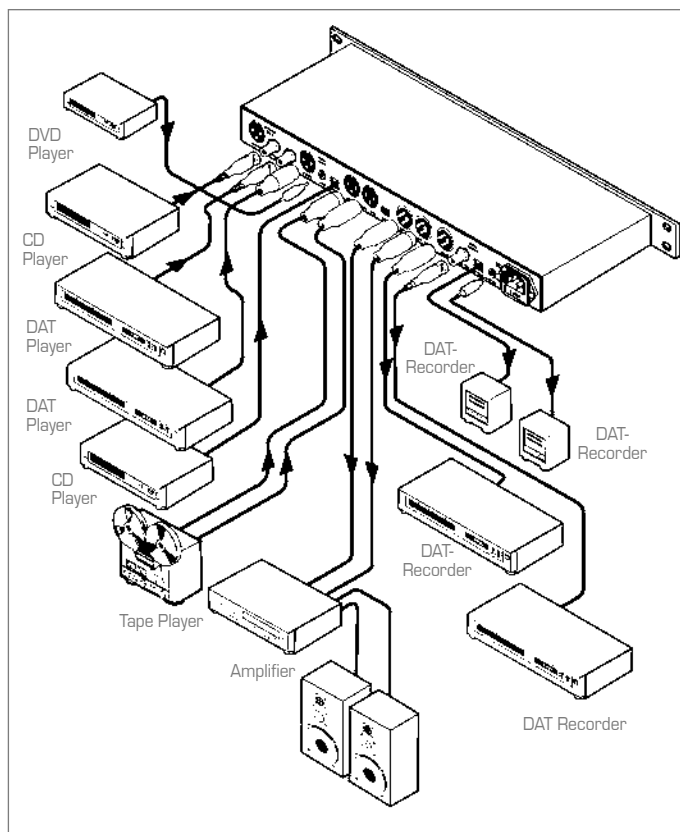

### FEATURES

- **S/N Ratio** - 85dB.
- **Bi-directional** - Converts any analog or digital audio format and sampling rate to any other analog or digital format and sampling rate.
- **Reclocking & Equalization** - Automatic prior to conversion.
- **Standards** - AES/EBU, AES-ID3, S/PDIF, Toslink Optical, balanced (analog) stereo audio.
- **Sampling Rate Conversion** - 32, 44.1, 48, and 96kHz.
- **Switching Synchronization** - Synchronize either to external video or AES/EBU reference inputs.
- **Conversion Ratio (A/D & D/A)** - 12dBFS, 16dBFS, 18dBFS, 20dBFS, 24dBFS (selectable).
- **System Bit Selection** - Professional or consumer (selectable).
- **Standard 19" Rack Mount Size** - 1U.

### TECHNICAL SPECIFICATIONS

- INPUTS:**  
 Analog balanced - on an XLR-F connector 20dB max on 30kΩ.  
 AES/EBU 110Ω - on an XLR-F, transformer coupled.  
 AES-ID3 75Ω - on a BNC connector, transformer coupled.  
 S/PDIF 75Ω - on an RCA connector.  
 Optical - Toslink.
- OUTPUTS:**  
 Analog balanced - on an XLR-M connector 20dB max.  
 AES/EBU 110Ω - on an XLR-M connector, transformer coupled.  
 AES-ID3 75Ω - on a BNC connector, transformer coupled.  
 S/PDIF 75Ω - on an RCA connector.  
 Optical - Toslink.
- REFERENCE INPUTS:**  
 AES/EBU 110Ω - on an XLR-F connectors, transformer coupled.  
 Video 75Ω - BNC connector.
- DYNAMIC RANGE:**  
 > 80dB in both directions.
- BANDWIDTH (-3dB):**  
 20kHz.
- SAMPLE RATES:**  
 32, 44.1, 48, 96kHz.
- S/N RATIO:**  
 85dB.
- CONTROL:**  
 Input signal selector, reference signal selector, conversion rate.
- AUDIO THD + NOISE:**  
 0.02% unweighted.
- POWER SOURCE:**  
 230VAC 50/60Hz (115VAC USA) 20VA.
- DIMENSIONS:**  
 19 inch (W), 7 inch (D), 1U (H) rack mountable.
- WEIGHT:**  
 2.5kg. (5.5lbs.) approx.
- ACCESSORIES:**  
 Power cord.