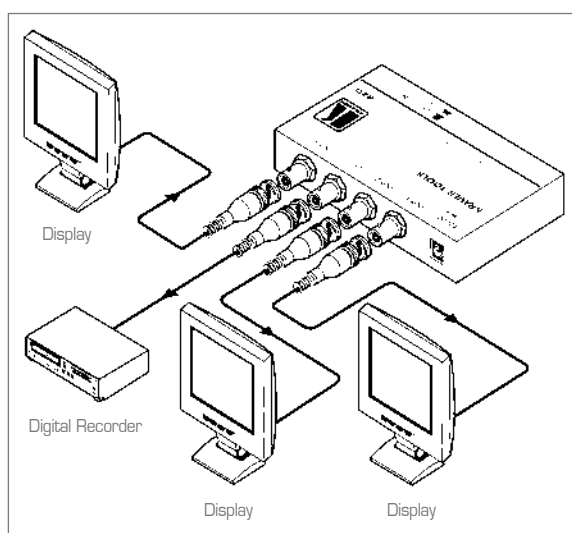

820 SDI Color Bar Generator

The **820** is a high performance SDI video (SMPTE 259M) color bar generator. It will output either 525 line or 625 line video color bars on four identical outputs simultaneously.

FEATURES

- **Output** - 4 SDI 525 (50Hz) or 625 (60Hz) selectable.
- **Compact Size** - Part of the Kramer TOOLS™ family of compact, high quality and cost effective solutions.

TECHNICAL SPECIFICATIONS

OUTPUTS:	4 x SMPTE 259M, ITU-R BT.601 75% color bar on BNC connectors, 0.8Vpp/75Ω.
CONTROL:	625/525 line selector switch.
JITTER:	< 360ps.
POWER SOURCE:	12VDC, 95mA.
DIMENSIONS:	12cm x 7.5cm x 2.5cm (4.7 inch x 2.95 inch 0.98 inch, W, D, H).
WEIGHT:	0.3kg. (0.67lbs.) approx.
ACCESSORIES:	RK-T1, RK-T3, 19" rack adapters.