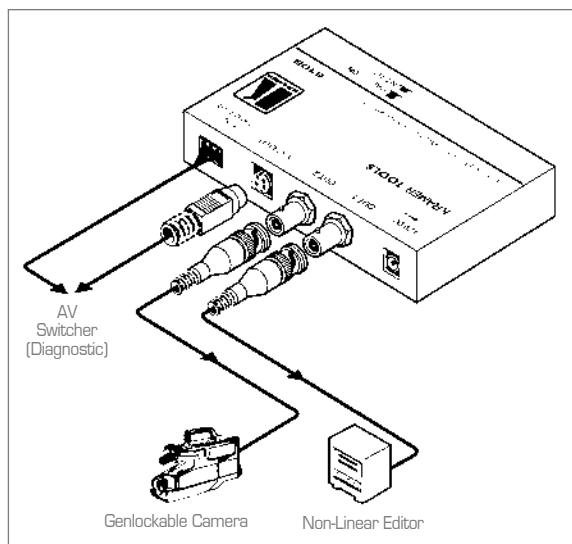

## 810B Black Burst & Audio Tone Generator

The **810B** is a high performance black burst and 1kHz audio tone generator. It outputs two composite and one s-Video (Y/C) black burst signals in NTSC or PAL formats and a 1kHz audio tone simultaneously.

### FEATURES

- **Outputs** - 2 Composite and 1 s-Video (Y/C) black burst and 1 balanced audio 1kHz tone signals.
- **Control** - NTSC or PAL and audio level.
- **Compact Size** - Part of the Kramer TOOLS™ family of compact, high quality and cost effective solutions.

### TECHNICAL SPECIFICATIONS

VIDEO OUTPUTS:	2 x black burst on BNC connectors. 1 x black burst on 4p connector.
AUDIO OUTPUTS:	1kHz, 4dBm/47Ω balanced audio on detachable terminal block.
CONTROL:	PAL/NTSC selector switch, audio level control (trimmer).
VIDEO S/N RATIO:	62dB.
LINE JITTER:	2ns.
DIMENSIONS:	12 cm x 7.5 cm x 2.5 cm (4.7 inch x 2.95 inch x 0.98 inch, W, D, H).
POWER SOURCE:	12V DC, 230 mA
DIMENSIONS:	19-inch (W), 7-inch (D) 2U (H) rack-mountable
WEIGHT:	0.3kg. (0.67lbs.) approx.
ACCESSORIES:	Power Adapter.