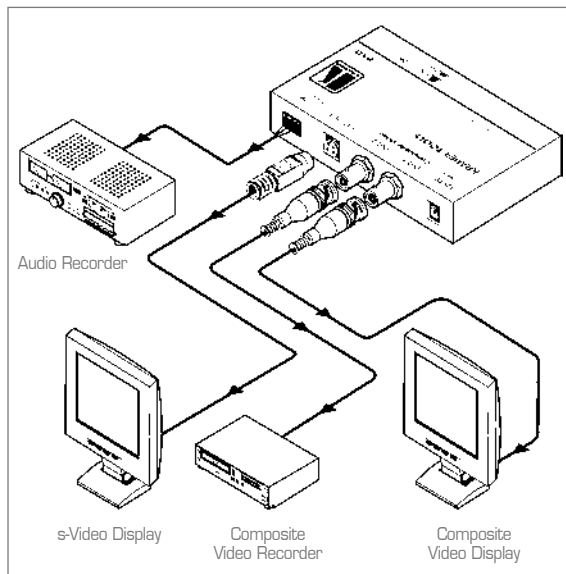

810**Composite Video & s-Video Color Bar/Audio Tone Generator**

The **810** is a high performance composite video and s-Video (Y/C) color bar and 1kHz audio tone generator. It outputs two composite video and one s-Video color bar signal in either NTSC or PAL, and a 1kHz audio tone simultaneously.

FEATURES

- **Output** - 2 composite, 1 s-Video (Y/C) and 1 1kHz audio tone.
- **Multi-Standard** - PAL or NTSC output (selectable).
- **Compact Size** - Part of the Kramer TOOLS™ family of compact, high quality and cost effective solutions.

**TECHNICAL SPECIFICATIONS**

VIDEO OUTPUTS:	2 x 75% color bar on BNC connectors, 1Vpp/75Ω; 1 x 75% s-Video color bar on a 4p connector, 1Vpp/75Ω (luma), 0.3Vpp/75Ω (Chroma).
AUDIO OUTPUTS:	1kHz, 4dBm/47Ω; balanced audio on detachable terminal block.
VIDEO S/N RATIO:	75dB.
CONTROL:	PAL/NTSC selector switch; audio level control (trimmer)
LINE JITTER:	2ns.
POWER SOURCE:	12VDC, 230mA.
DIMENSIONS:	12cm x 7.5cm x 2.5cm (4.7 inch x 2.95 inch x 0.98 inch, W, D, H).
WEIGHT:	0.3kg. (0.67lbs.) approx.
ACCESSORIES:	RK-T1, RK-T3, 19" rack adapters.