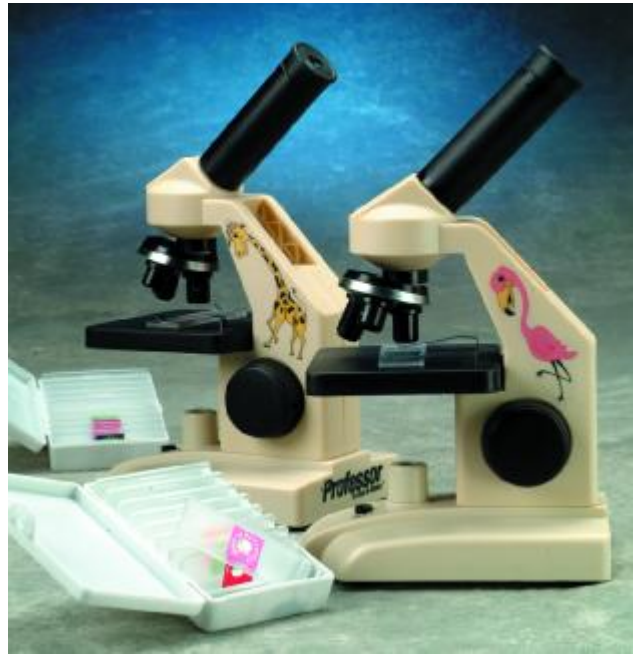

ken-a-vision[®]
KNOWLEDGE THROUGH VISION

The Professor

ESH100 & ESH110

The Professor Microscope by Ken-A-Vision has opened up the world of science for children of all ages. The high impact plastic body and the uniquely designed non-removable parts on the Professor, makes it a durable and safe learning tool. The eyepiece is set at 45° making it easier for students to access. This microscope is a cost-effective solution for the young student and the science hobbyist.

Stickers are included with ESH-110

Additional Features and Benefits

- 4x, 10x, 40x Glass objective lens
- 10x Glass eyepiece
- 300 Hours of operation utilizing three AA batteries (included)
- Users guide with experiments
- Box of five prepared and five blank safetyplastic slides
- Dust cover

PROFESSOR SPECIFICATIONS

Weight	0.92lbs / 0.42 kgs with batteries	Base	4" x 5.75" / 10.25cm x 14.75cm
Size	9.5 inches / 23.8 cm Tall	Power Source	3 AA Batteries (included)
Eyepiece	10x	EHS100	Single Unit
Optics	Glass	EHS110	10 Microscopes with organizational stickers
Head	45° angle single fixed	Warranty	1 Year
Objective Lens	4x, 10x, 40x		
Stage Size	3.25" X 3.5" / 8.5 cm X 9.0 cm		
Diaphragm	8 aperture disc		
Illuminator	Cool White		