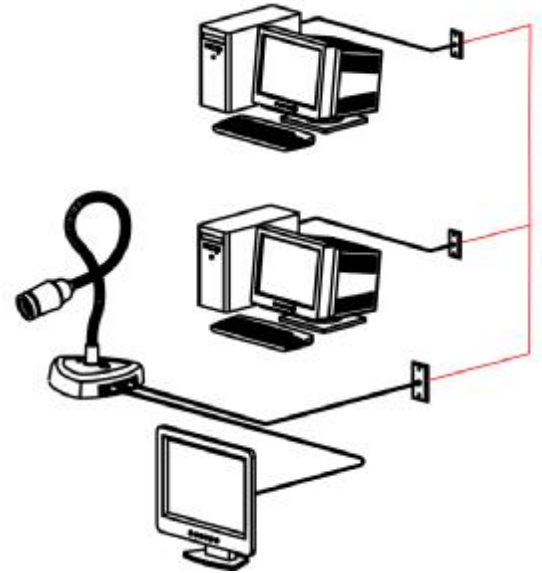

## 7700

Ken-A-Vision's newest addition to the world of 'networkable' cameras is the Video Flex 7700 Network Ready Camera. Ken-A-Vision has designed this camera from the ground up to redefine teaching and learning.

### Additional Features and Benefits

- **Network Ready** Plugs straight into the network
- **No Software to Install** Works off of any web browser
- **C-mount Lens** Interchangeable lens system accommodates all c-mount lenses.
- **Quick Focus™** 1/4 turn moves from 6mm to infinity
- **Ball and Socket Head** For greater range of motion and easier positioning
- **Triangular Base** Slip and Tip proof
- **Adjustable Contrast** Varies the contrast of the picture
- **Positive / Negative Switch** Similar to Darkfield Control on microscopes; this reverses the lighted images
- **Fluorescent Control** For Fluorescent conditions
- **Kensington Slot** Provides anti-theft control

### 7700 SPECIFICATIONS

Weight	5.95 lbs / 2.70 Kg	CPU	32 Bit RISC processor
Base Material	Polycarbonate	Network Protocol	TCP/IP, HTTP, FTP, SMTP, PPP, UDP
Base Dimension	7"x7"x7" / 18x18x18 cm	Connections	Network: RJ-45 Jack
Height	30" / 76.2 cm	Viewer	Video Out: RCA Jack
Head Type	Ball and Socket	Viewing	Ken-A-Vision Viewer
Lens	8 mm, Glass C-Mount	Eyepiece	Built-in 34.5 mm
Focus	1/4 turn "Quick Focus"	Advanced Features	Contrast Control Buttons
Focal distance	1/4" / 6mm to infinity	Warranty	Positive/Negative Switch
Light Sensitivity	1.5 Lux		Fluorescent Control Switch
Resolution	640 x 480, 320 x 240, 160 x 120		5 Years
Magnification	50:1 and greater		