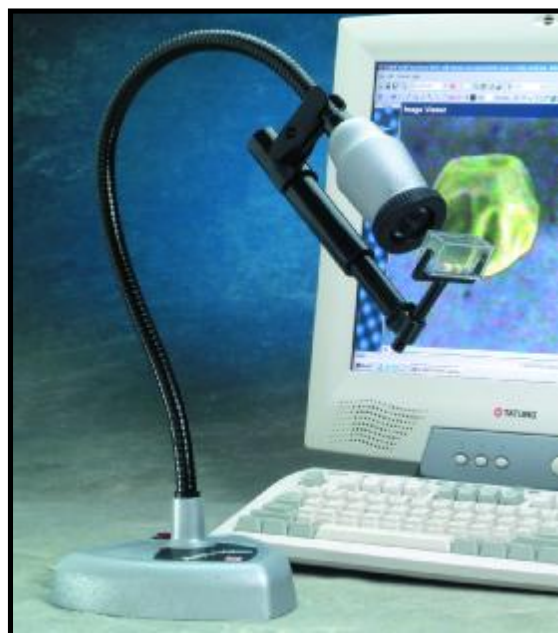

Video Flex[®]

7200U

Ken-A-Vision created the Digital Video Flex with a custom CMOS chip, glass lens and Quick Turn[™] Focus making this Video Flex able to capture the superior quality images. With it's Power by Ken-A-Vision Technology use this Video Flex in and out of the classroom as a presentation or microscope camera.

Additional Features and Benefits

- **Digital Signal** For crisp clear images
- **Applied Vision Software** Capture and edit images and movies
- **Poly-Carbonate Build** Allows for rugged conditions and environment
- **C-mount Lens** Interchangeable lens system accommodates all c-mount lenses.
- **Quick Focus[™]** 1/4 turn moves from 6mm to infinity
- **1.5 lux** Adaptable to a wide range of lighting conditions
- **Kensington Slot** Provides anti-theft control
- **Discovery Scope Kit** To view specimens without a microscope

7200U SPECIFICATIONS

Weight	5.95 lbs / 2.70 Kg	Image Type	1/3" CMOS
Base Material	Polycarbonate	Resolution	640 X 480
Base Dimension	7"x7"x7" / 18x18x18 cm	Real-Time Video	up to 30 Frames per second
Height	30" / 76.2 cm	Magnification	50:1 and Greater
Head Type	Ball and Socket	Output Signal	Digital
Lens	8 mm Glass	Eyepiece Adapters	28mm & Built-in 34.5 mm
Focus	1/4 turn Quick Focus [™]	Cable	6' Pre-Attached USB
Focal distance	6mm to infinity	Options Included	Discovery Scope Kit & Case
Light Sensitivity	1.5 Lux	Warranty	5 Years