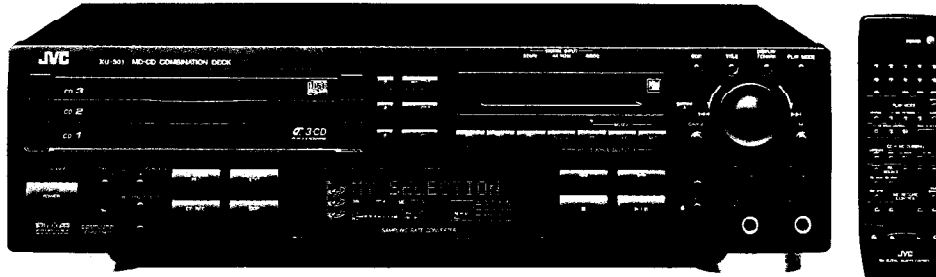

CD / MD Players

XU-301BK

MD-CD Combination Deck

JVC MD Style

**TEXT
COMPU LINK**

CD TEXT

3-CD Triple-Tray Changer

- ◆ 3 independent trays, with Play & Exchange System
- ◆ 1 bit D/A converter
- ◆ CD Text
- ◆ Title memory (Disc title/performer name; up to 32 characters per title or name/200 CDs)
- ◆ Genre memory for 27 patterns
- ◆ 3-disc smart random play/continuous play
- ◆ Pitch control