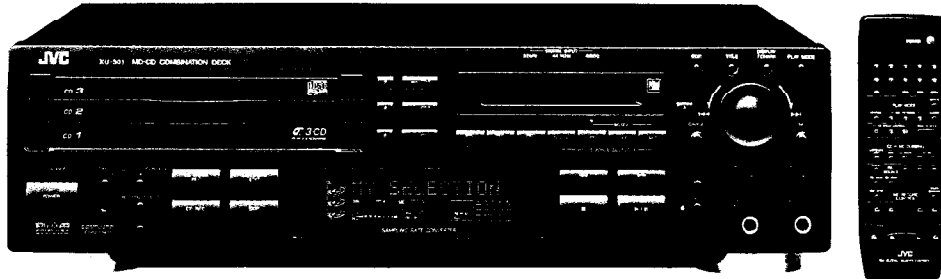

CD / MD Players

XU-301BK

MD-CD Combination Deck

JVC MD Style

**TEXT
COMPU LINK**

CD TEXT

3-CD Triple-Tray Changer

- ◆ 3 independent trays, with Play & Exchange System
- ◆ 1 bit D/A converter
- ◆ CD Text
- ◆ Title memory (Disc title/performer name; up to 32 characters per title or name/200 CDs)
- ◆ Genre memory for 27 patterns
- ◆ 3-disc smart random play/continuous play
- ◆ Pitch control