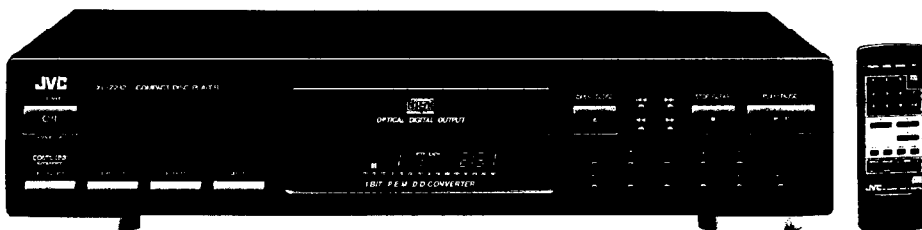

XL-FZ158BK

5-Disc Carousel CD Changer

- ◆ Play & Exchange System:
Change any of 4 discs while one more is being played
- ◆ 1-bit P.E.M. D.D. Converter
- ◆ Optical digital output
- ◆ 8-times oversampling digital filter
- ◆ Headphone output with volume control
- ◆ 5 DISC keys on the front panel
- ◆ Continuous play and smart random play
- ◆ 20-track program chart
- ◆ Program play of up to 32 "steps" (tracks and discs) from 5 discs
- ◆ 4-way repeat
- ◆ Auto/manual search
- ◆ Enhanced COMPU LINK Control System

XL-Z212BK

Compact Disc Player

- ◆ 1-bit P.E.M. D.D. Converter
- ◆ Remote control with 10-key pad
- ◆ 8-times oversampling digital filter
- ◆ Program play of up to 32 tracks
- ◆ Optical digital output
- ◆ Smart random play
- ◆ 15-track program chart
- ◆ 10-key pad for direct track access
- ◆ Center-of-gravity mechanism layout
- ◆ 4-way repeat
- ◆ Auto/manual search
- ◆ Enhanced COMPU LINK Control System