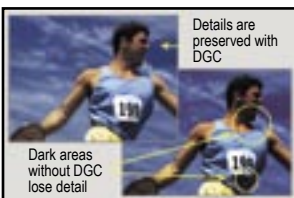

## High Quality Picture & Sound Features

- **High Resolution Widescreen W-XGA LCD Display (1366 x 768)** – provides high brightness, wide viewing angle, and a flicker-free high resolution widescreen picture
- **4<sup>th</sup> Generation D.I.S.T. w/Genessa 770p** – JVC's 4<sup>th</sup> generation D.I.S.T. detects and seamlessly up-scales any video source to display at 770p. New Genessa, the world's 1<sup>st</sup> CPU dedicated to image processing, provides 32bit "turbo" powered picture processing. The Genessa chip insures faster and more efficient sampling that drastically reduces jagged edges and increases the resolution of any video source
- **ATSC / CableCARD HDTV** – A built-in ATSC tuner allows you to receive over-the-air digital terrestrial broadcasts. The CableCARD slot eliminates the need for a set top box to descramble local cable programming (depending upon cable operator availability)