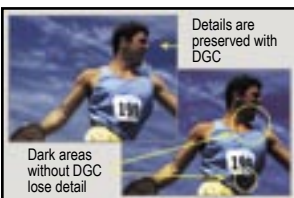

JVC[®]

The Perfect Experience / —
/

LT-26X776

LT-32X776

Widescreen LCD Television

GENESSA

JVC's high definition LCD televisions incorporate Genessa, the world's 1st CPU dedicated to picture processing

High Quality Picture & Sound Features

- **High Resolution Widescreen W-XGA LCD Display (1366 x 768)** – provides high brightness, wide viewing angle, and a flicker-free high resolution widescreen picture
- **4th Generation D.I.S.T. w/Genessa 770p** – JVC's 4th generation D.I.S.T. detects and seamlessly up-scales any video source to display at 770p. New Genessa, the world's 1st CPU dedicated to image processing, provides 32bit "turbo" powered picture processing. The Genessa chip insures faster and more efficient sampling that drastically reduces jagged edges and increases the resolution of any video source
- **ATSC / CableCARD HDTV** – A built-in ATSC tuner allows you to receive over-the-air digital terrestrial broadcasts. The CableCARD slot eliminates the need for a set top box to descramble local cable programming (depending upon cable operator availability)